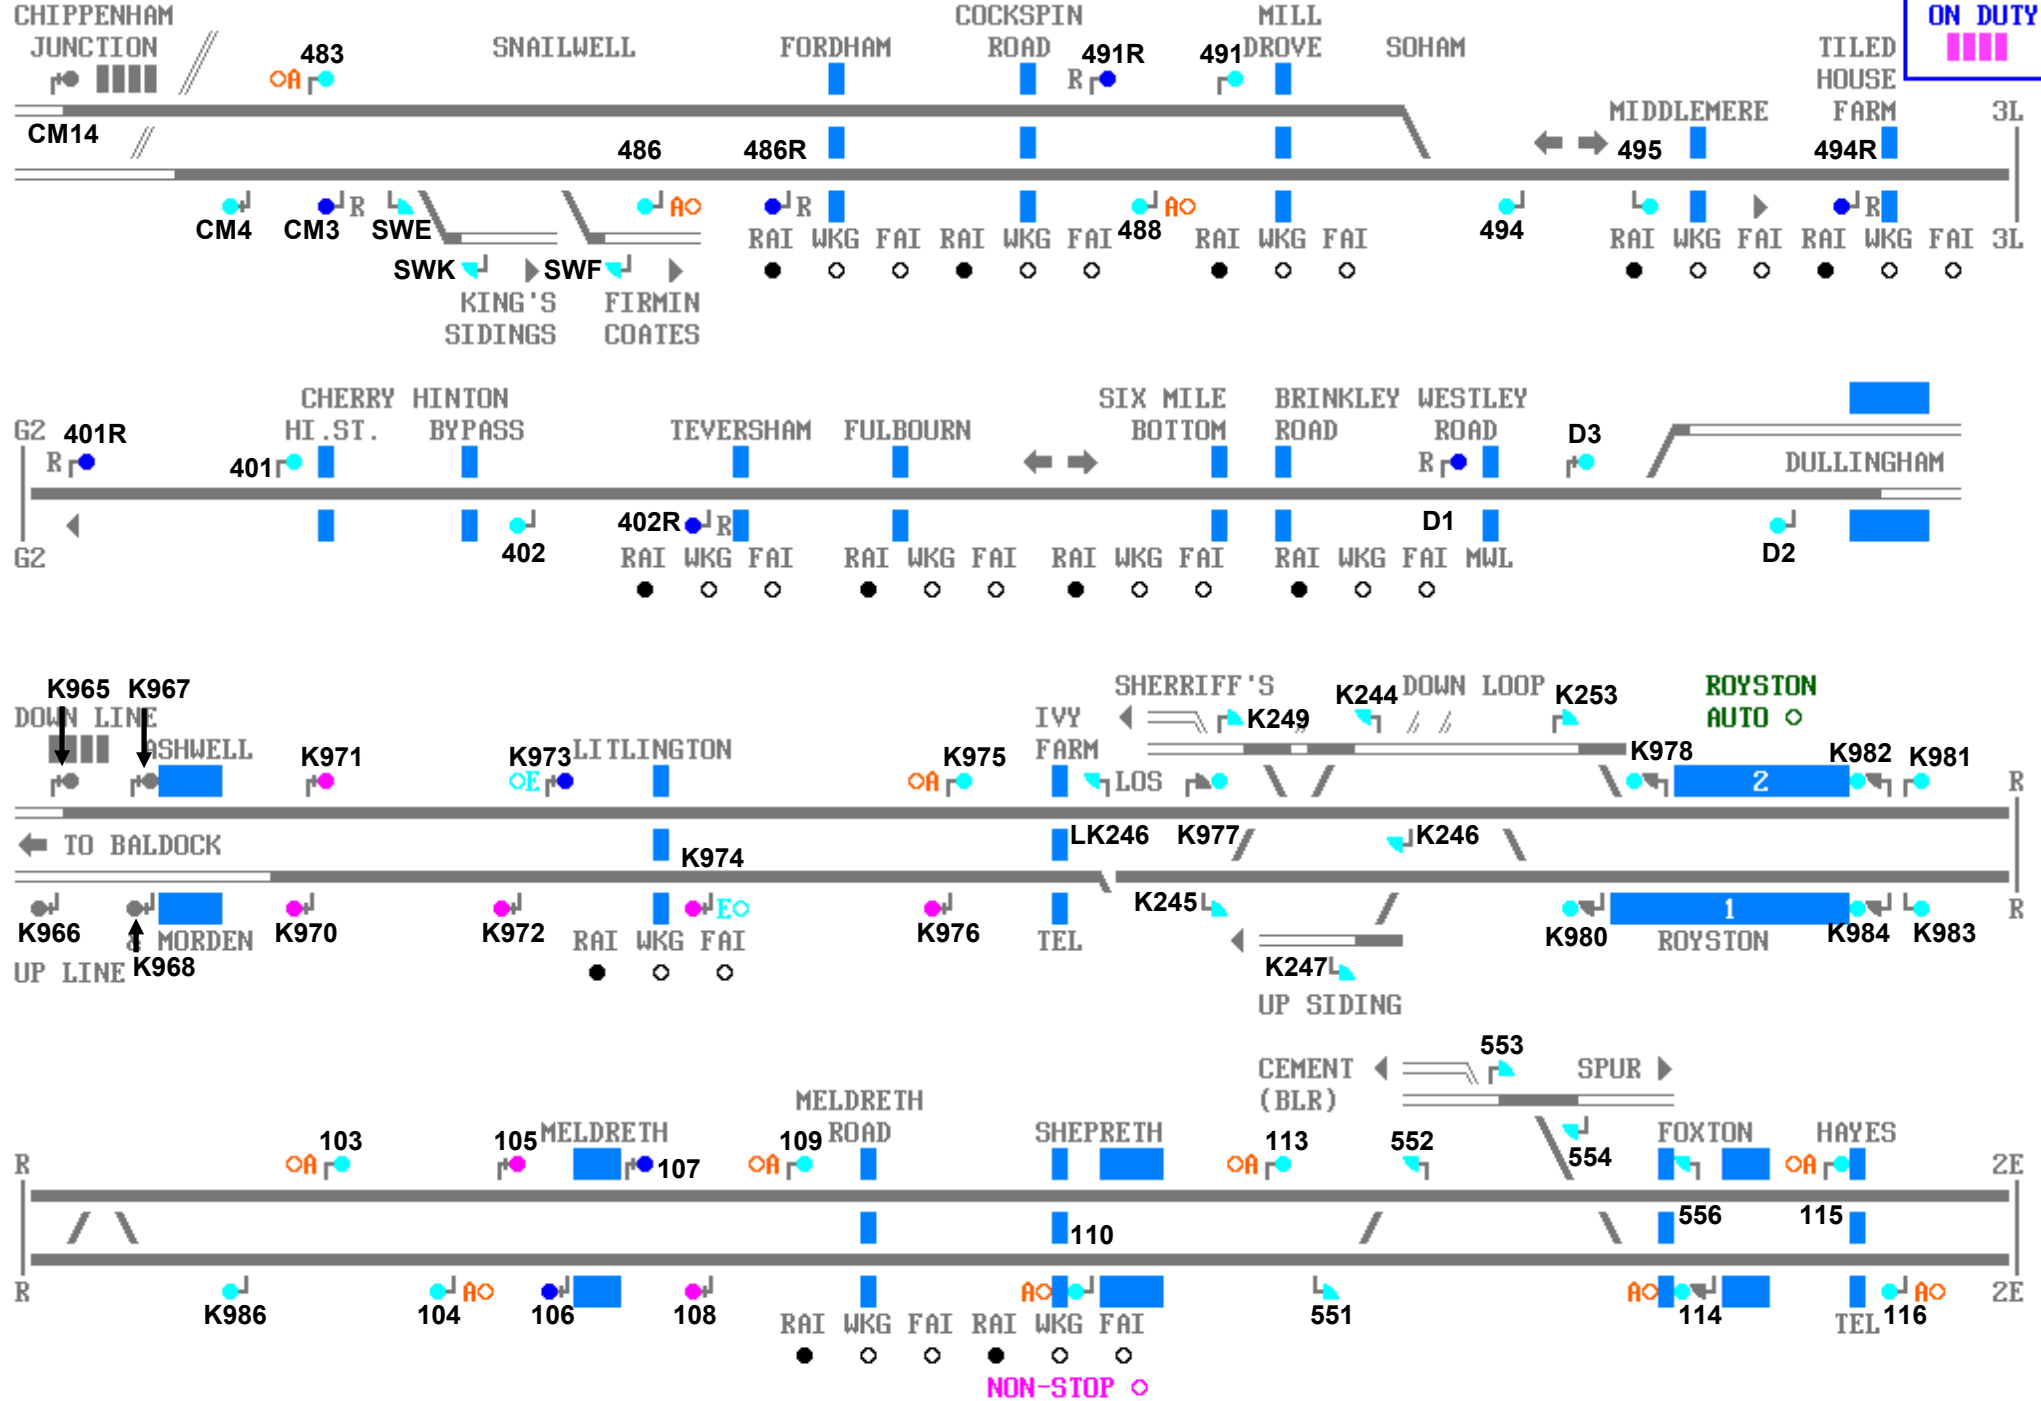

ON DUTY

ON DUTY

NON-STOP ○

SIMPLIFIED VIEW

SEE KEY BOTTOM LEFT

AUTO FCFS ○

MAIN LINE ○

PERMISSION TO SEND TRAIN

○ MARCH TMD

○ WHITEMOOR YARD

○ WISBECH

DOWN LINE SIGNALS

UP LINE SIGNALS

- a- ME757
- b- ME759
- c- THS761
- d- THS30
- e- THS29
- f- THS27
- g- W26
- h- W25
- i- W23
- j- KD5
- k- KD781
- l- P783
- m- P785

- n- ME762
- o- ME764
- p- ME766
- q- THS2
- r- W6
- s- W5
- t- W4
- u- W3
- v- KD17
- w- KD18
- x- KD784
- y- KD786