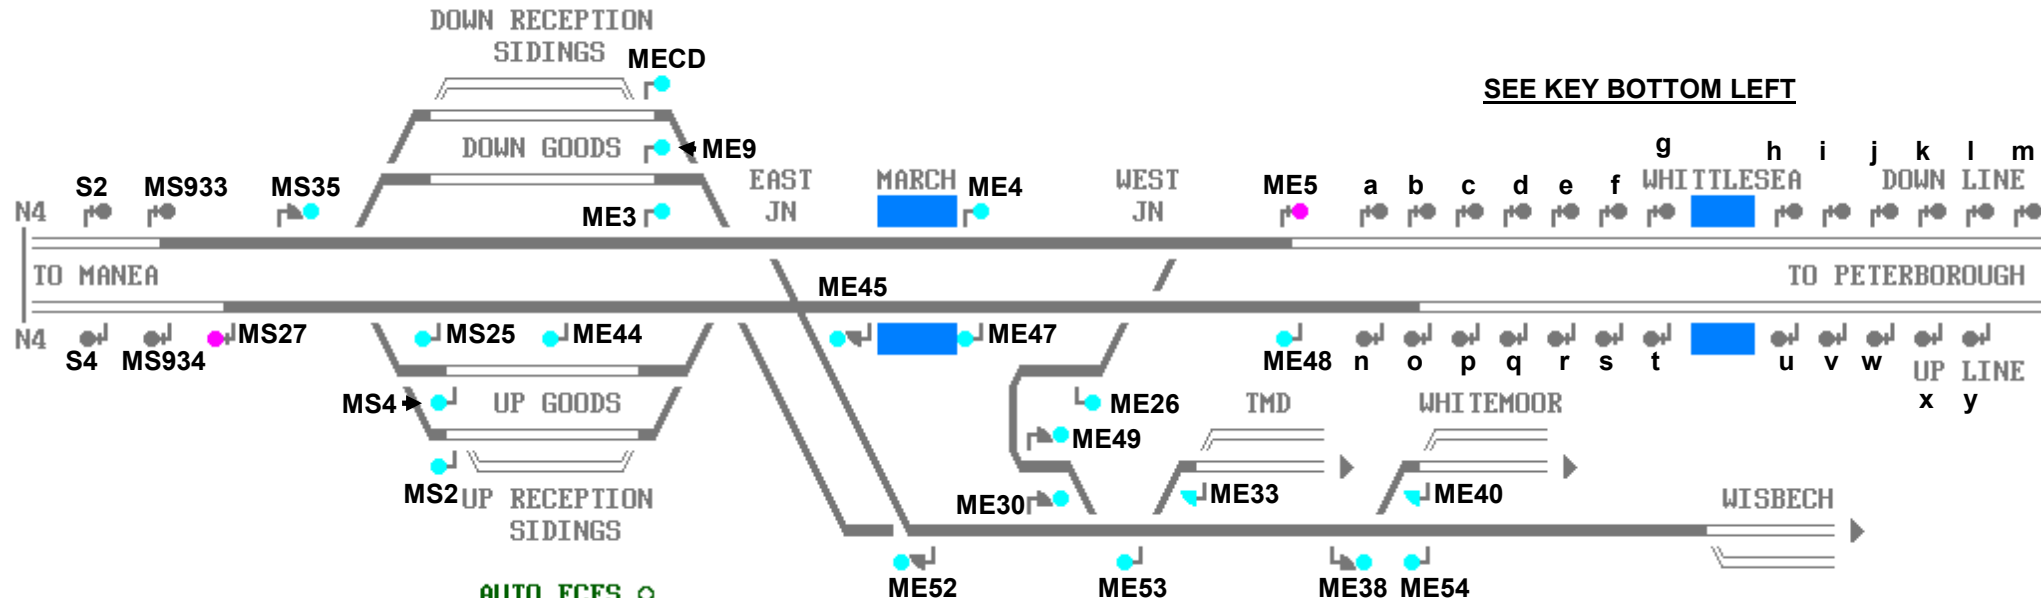

ON DUTY

ON DUTY

NON-STOP ○

SIMPLIFIED VIEW

SEE KEY BOTTOM LEFT

AUTO FCFS ○

MAIN LINE ○

PERMISSION TO SEND TRAIN

○ MARCH TMD

○ WHITEMOOR YARD

○ WISBECH

DOWN LINE SIGNALS

UP LINE SIGNALS

- a- ME757
- b- ME759
- c- THS761
- d- THS30
- e- THS29
- f- THS27
- g- W26
- h- W25
- i- W23
- j- KD5
- k- KD781
- l- P783
- m- P785

- n- ME762
- o- ME764
- p- ME766
- q- THS2
- r- W6
- s- W5
- t- W4
- u- W3
- v- KD17
- w- KD18
- x- KD784
- y- KD786