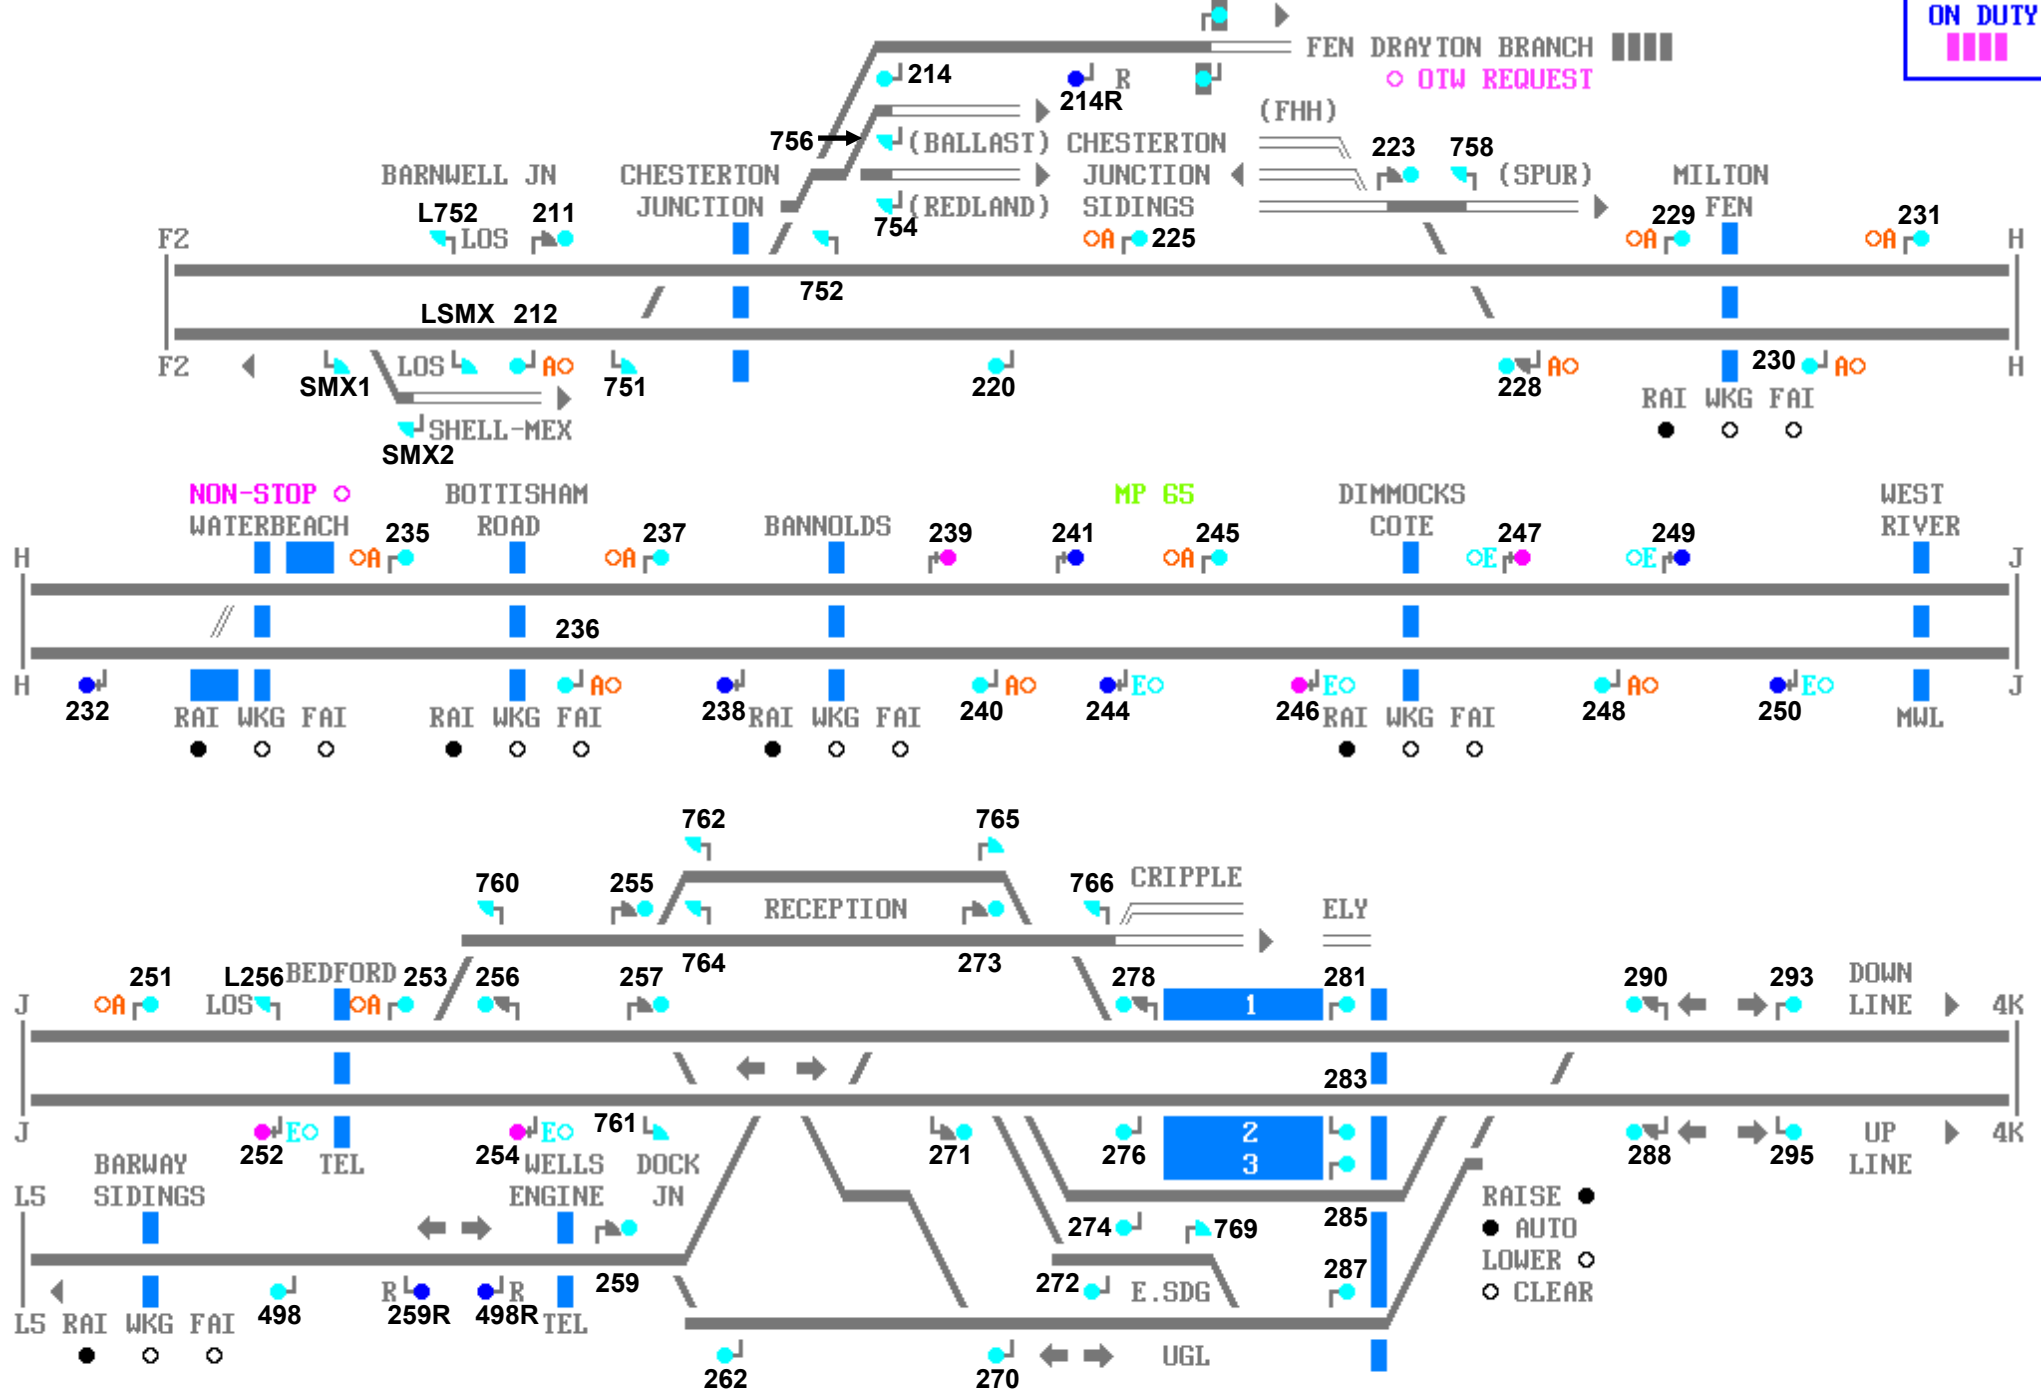

ON DUTY

ON DUTY

NON-STOP ○

SIMPLIFIED VIEW

SEE KEY BOTTOM LEFT

AUTO FCFS ○

MAIN LINE ○

PERMISSION TO SEND TRAIN

○ MARCH TMD

○ WHITEMOOR YARD

○ WISBECH

DOWN LINE SIGNALS

UP LINE SIGNALS

- a- ME757
- b- ME759
- c- THS761
- d- THS30
- e- THS29
- f- THS27
- g- W26
- h- W25
- i- W23
- j- KD5
- k- KD781
- l- P783
- m- P785

- n- ME762
- o- ME764
- p- ME766
- q- THS2
- r- W6
- s- W5
- t- W4
- u- W3
- v- KD17
- w- KD18
- x- KD784
- y- KD786