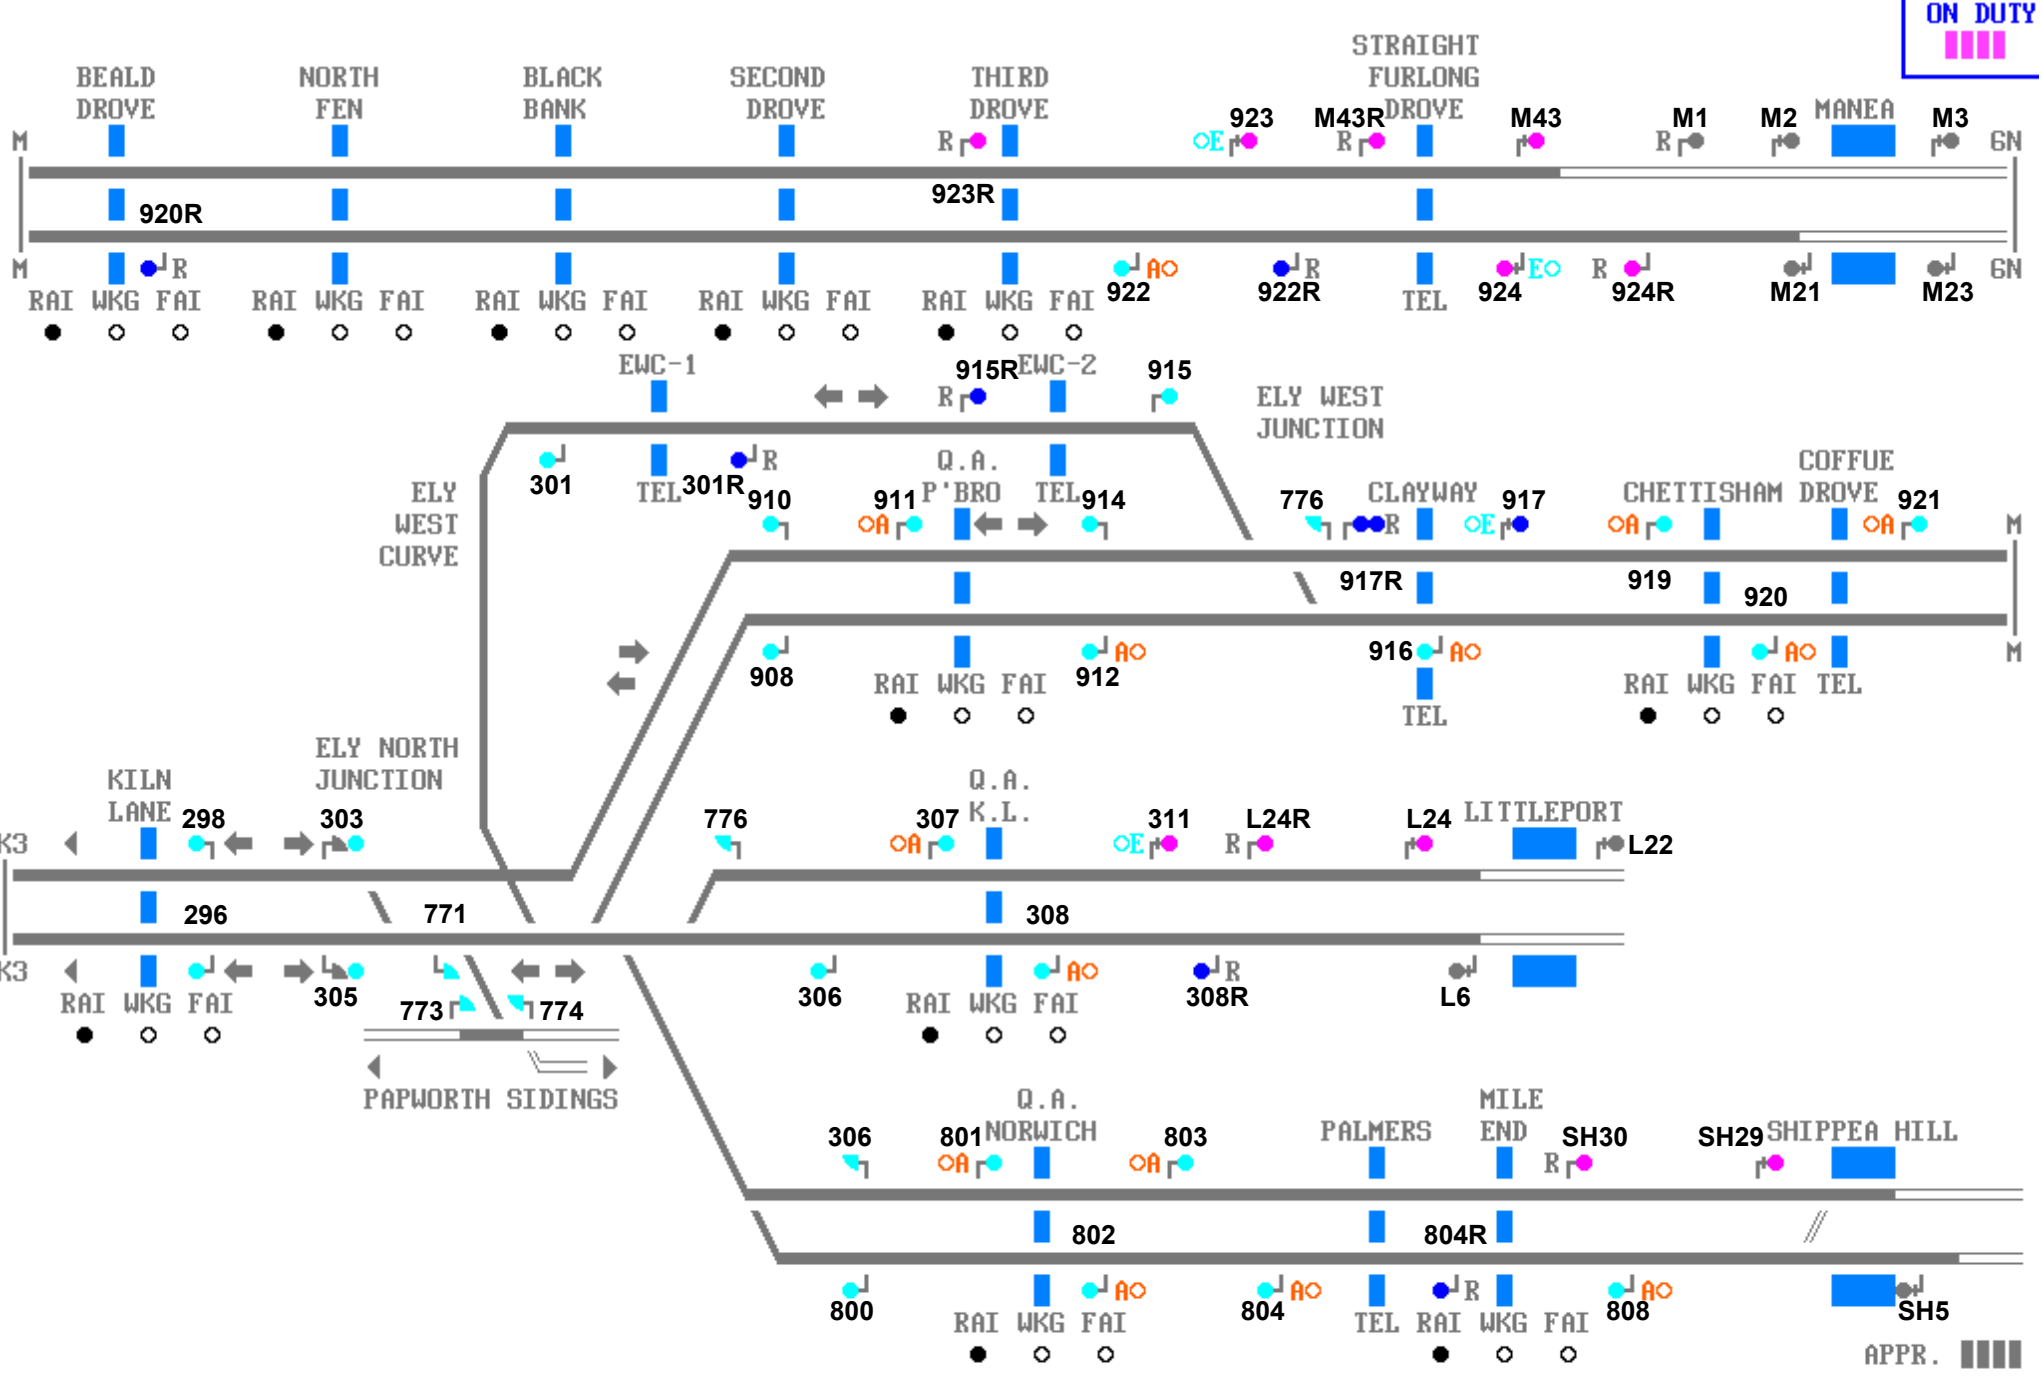

ON DUTY

ON DUTY

NON-STOP ○

SIMPLIFIED VIEW

SEE KEY BOTTOM LEFT

AUTO FCFS ○

MAIN LINE ○

PERMISSION TO SEND TRAIN

○ MARCH TMD

○ WHITEMOOR YARD

○ WISBECH

DOWN LINE SIGNALS

UP LINE SIGNALS

- a- ME757
- b- ME759
- c- THS761
- d- THS30
- e- THS29
- f- THS27
- g- W26
- h- W25
- i- W23
- j- KD5
- k- KD781
- l- P783
- m- P785

- n- ME762
- o- ME764
- p- ME766
- q- THS2
- r- W6
- s- W5
- t- W4
- u- W3
- v- KD17
- w- KD18
- x- KD784
- y- KD786