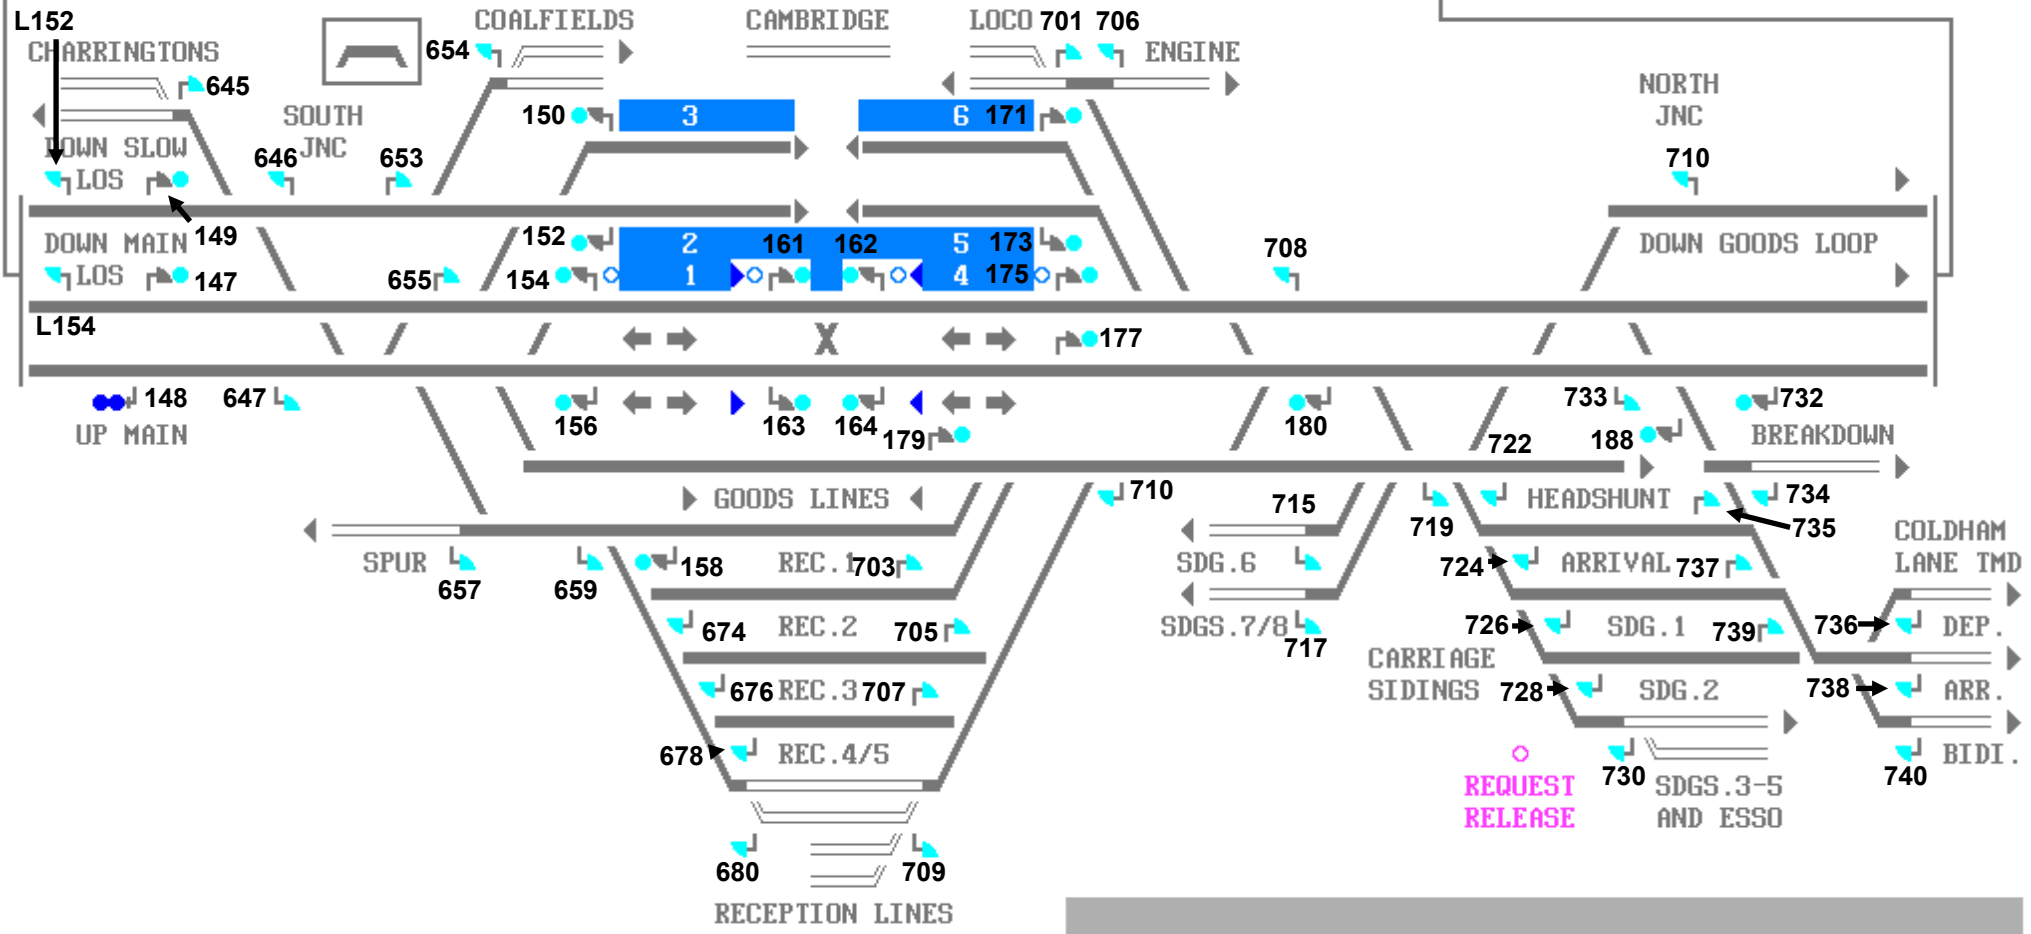

ON DUTY

ON DUTY

NON-STOP ○

SIMPLIFIED VIEW

SEE KEY BOTTOM LEFT

AUTO FCFS ○

MAIN LINE ○

PERMISSION TO SEND TRAIN

○ MARCH TMD

○ WHITEMOOR YARD

○ WISBECH

DOWN LINE SIGNALS

UP LINE SIGNALS

- a- ME757
- b- ME759
- c- THS761
- d- THS30
- e- THS29
- f- THS27
- g- W26
- h- W25
- i- W23
- j- KD5
- k- KD781
- l- P783
- m- P785

- n- ME762
- o- ME764
- p- ME766
- q- THS2
- r- W6
- s- W5
- t- W4
- u- W3
- v- KD17
- w- KD18
- x- KD784
- y- KD786