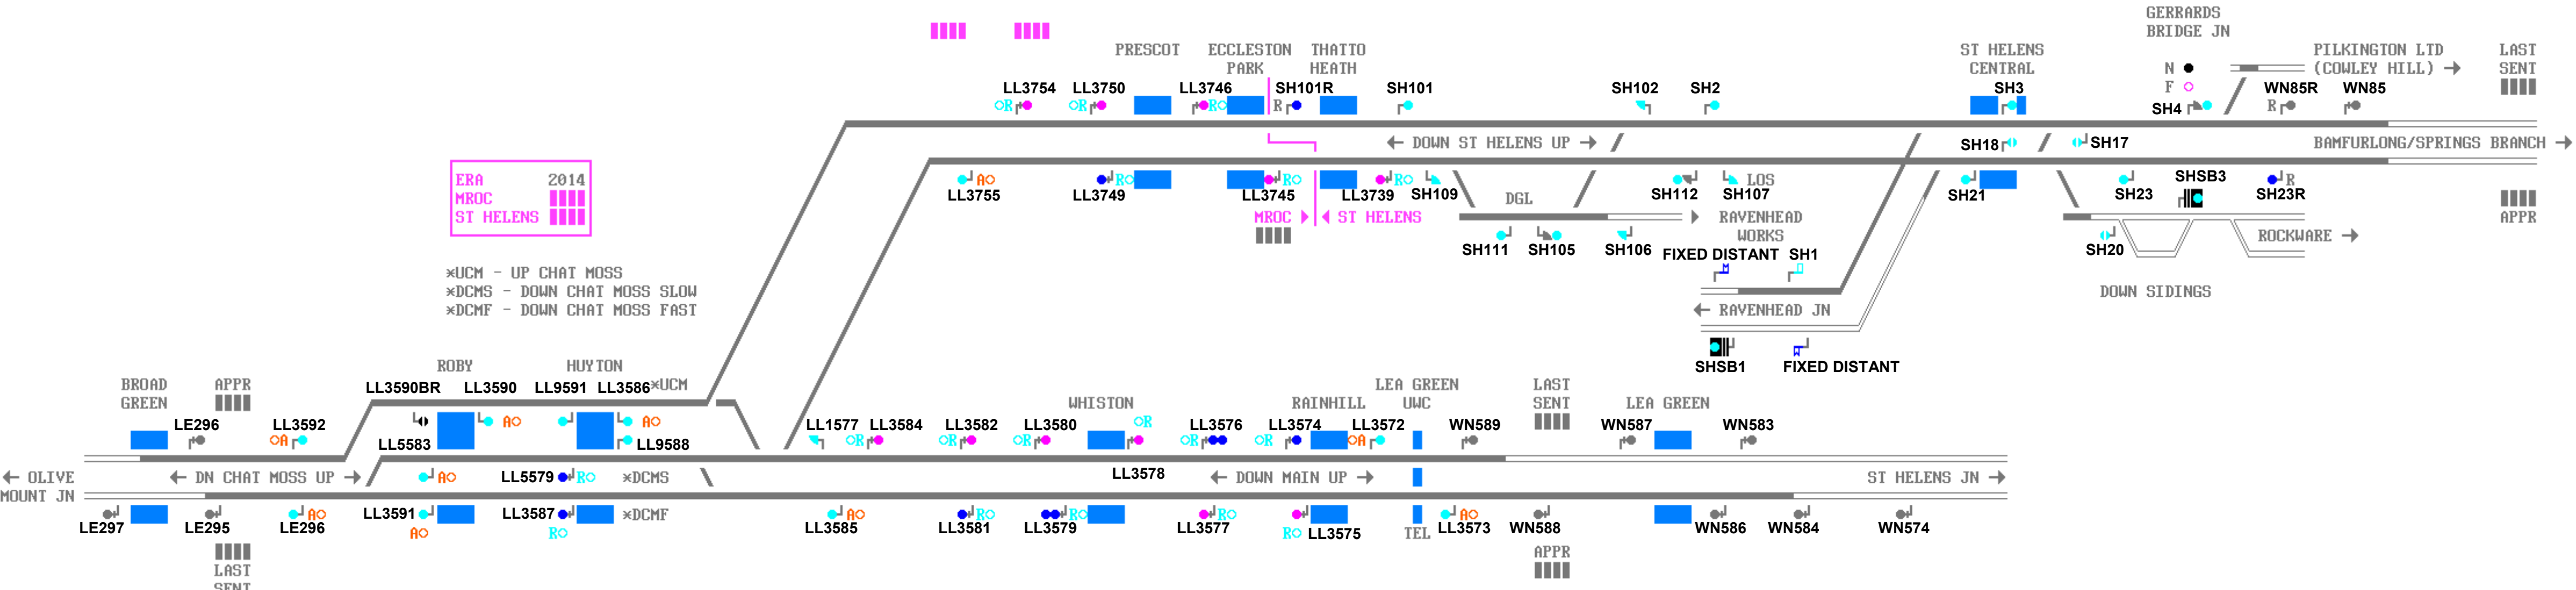

ERA 2014
MROC
ST HELENS

*UCM - UP CHAT MOSS
*DCMS - DOWN CHAT MOSS SLOW
*DCMF - DOWN CHAT MOSS FAST

GERRARDS BRIDGE JN
PILKINGTON LTD (COWLEY HILL) →
LAST SENT
N ●
F ○
SH4
WN85R
WN85

BAMFURLONG/SPRINGS BRANCH →

SH18
SH17
SH21
SH23
SHSB3
SH20
SH23R
ROCKWARE →

DOWN SIDINGS

RAVENHEAD JN
SHSB1
FIXED DISTANT

DGL
SH111
SH105
SH106
SH112
SH107
LOS
RAVENHEAD WORKS
FIXED DISTANT SH1

PRESCOT
ECCLESTON PARK
THATTO HEATH
LL3754
LL3750
LL3746
SH101R
SH101

LL3755
LL3749
LL3745
LL3739
SH109
MROC
ST HELENS

LEA GREEN UWC
LAST SENT
LEA GREEN
WN589
WN587
WN583

ST HELENS JN →

DOWN MAIN UP

WHISTON
RAINHILL
LL1577
LL3584
LL3582
LL3580
LL3576
LL3574
LL3572
WN589

ROBY
HUYTON
LL3590BR
LL3590
LL9591
LL3586*UCM
LL5583
LL9588

BROAD GREEN
APPR
LE296

← OLIVE MOUNT JN
← DN CHAT MOSS UP →

LE297
LE295
LE296
LL3591
LL3587*DCMF

LL3585
LL3581
LL3579
LL3577
LL3575
TEL
LL3573
WN588

WN586
WN584
WN574

LAST SENT

APPR

APPR