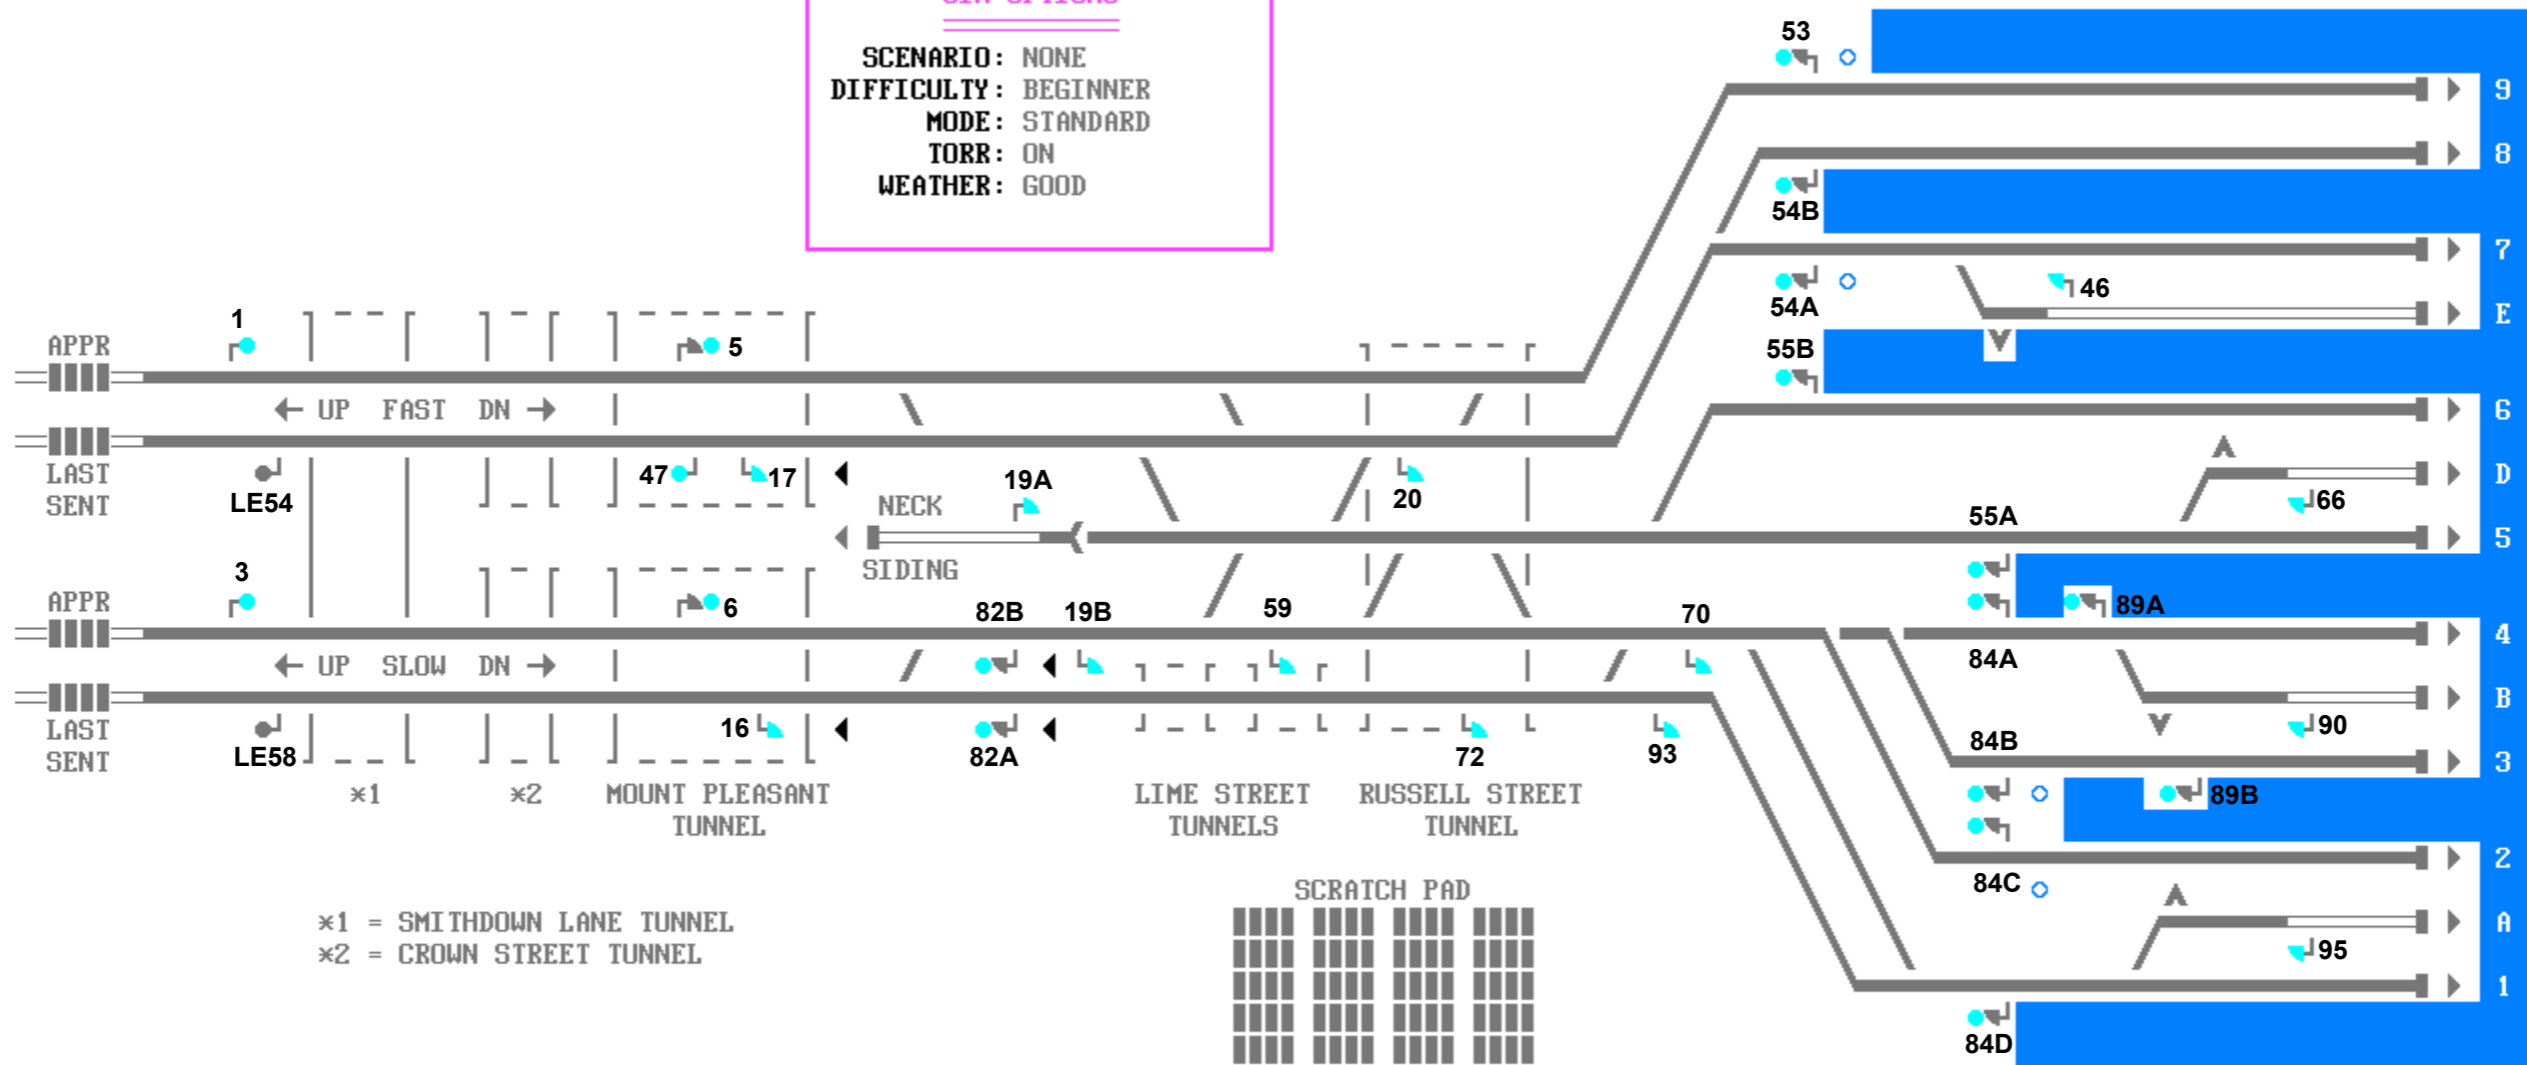

SIM OPTIONS

SCENARIO: NONE
 DIFFICULTY: BEGINNER
 MODE: STANDARD
 TORR: ON
 WEATHER: GOOD

LIVERPOOL LIME STREET

*1 = SMITHDOWN LANE TUNNEL
 *2 = CROWN STREET TUNNEL

4E STREET