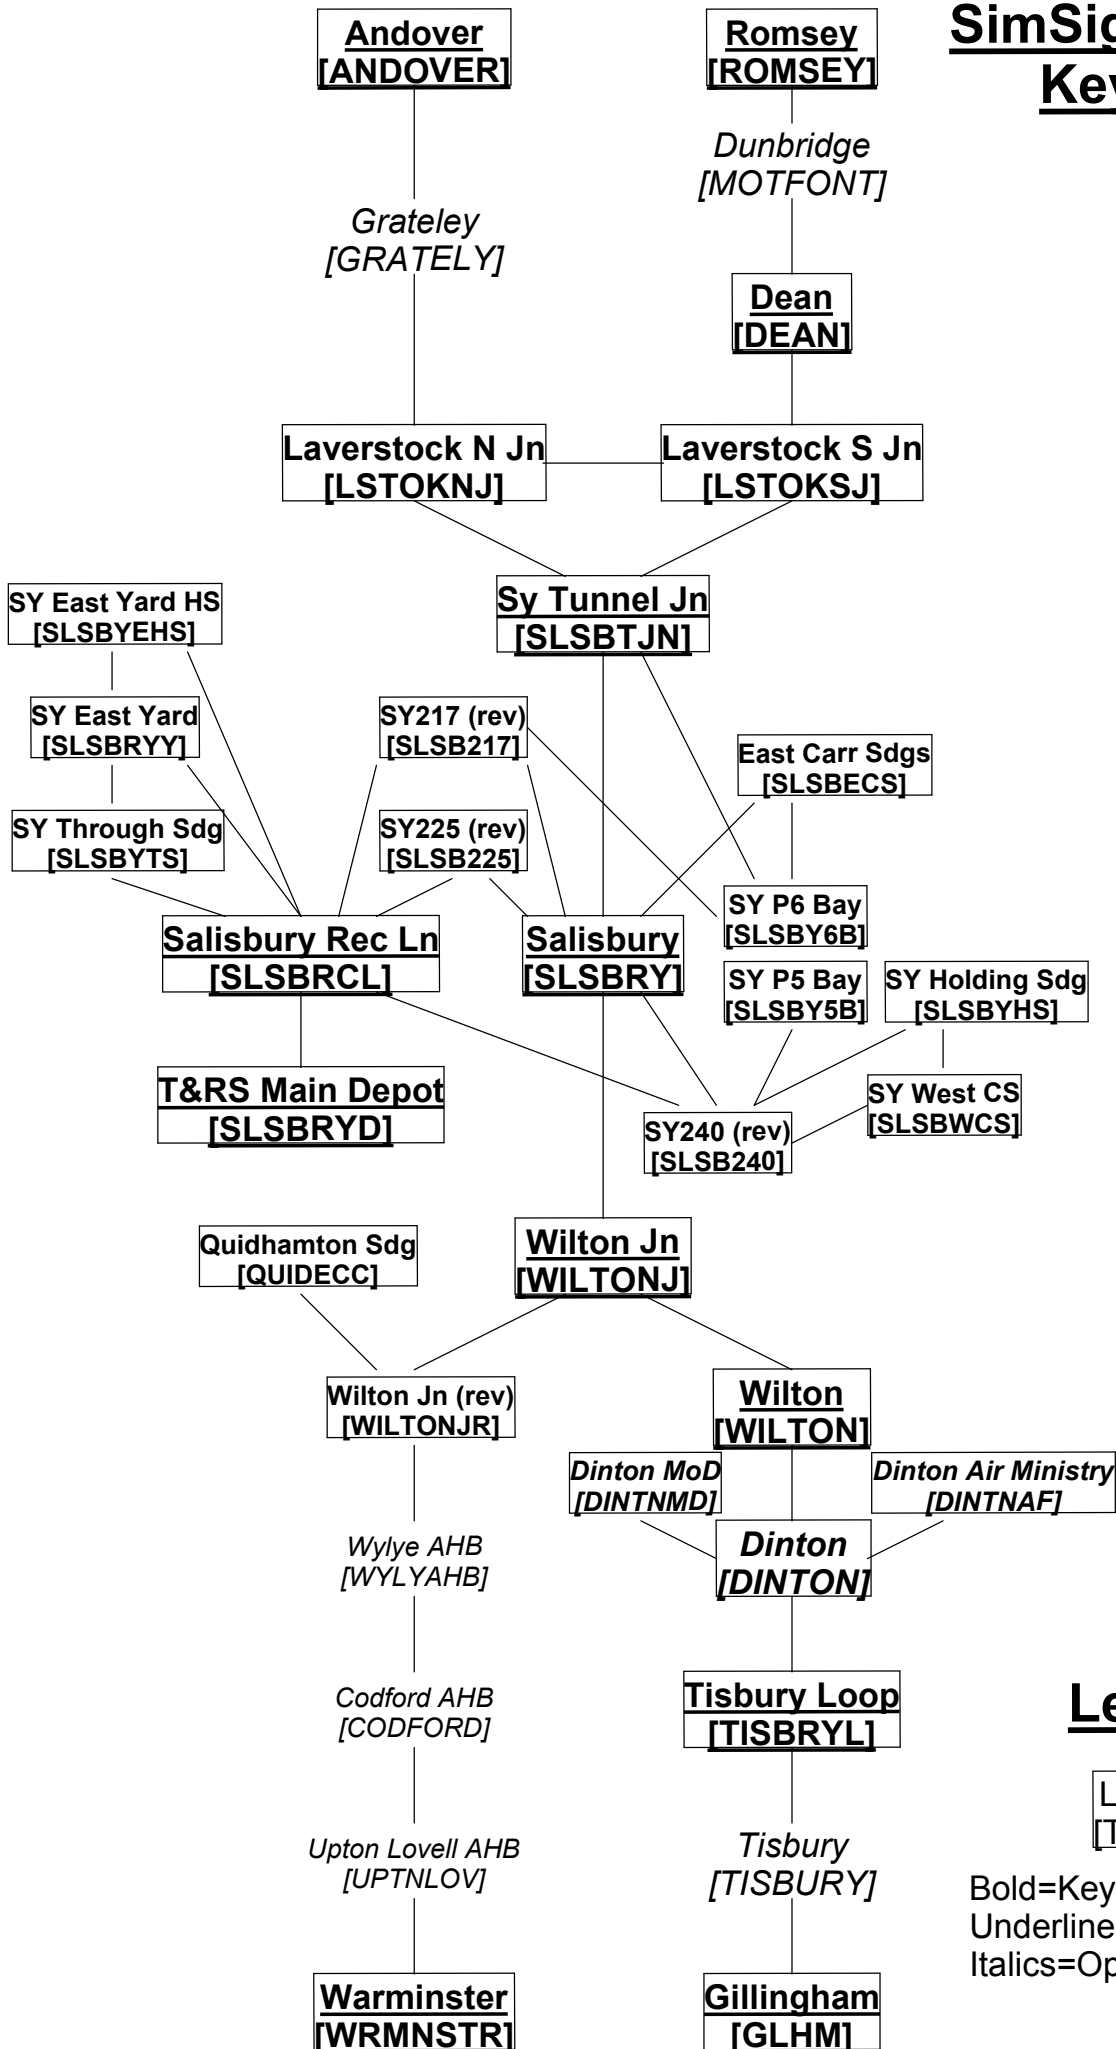

SimSig Salisbury Key Paths

Legend

Location
[TIPLOC]

Bold=Key Location
Underline=Mandatory Loc.
Italics=Optional Location