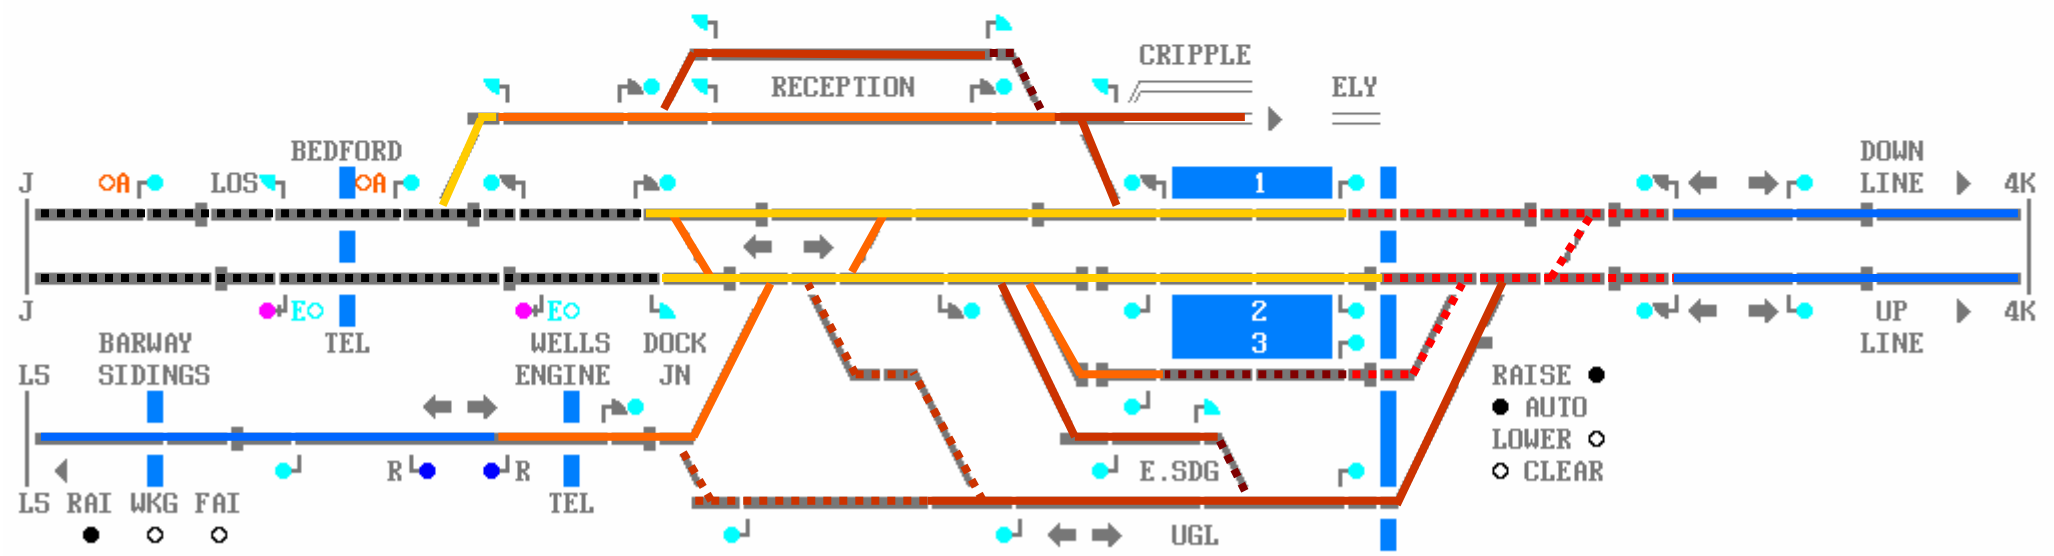

ON DUTY
||||

- 10
- 20
- 30
- 40
- 50
- 60
- 80
- 90
- 100
- 110
- 120

Add 5mph if the line is dotted,
For example, = 75mph

Add 5mph if the line is dotted,
 For example, ■■■ = 75mph

ON DUTY
 ■■■■

- 10
- 20
- 30
- 40
- 50
- 60
- 70
- 80
- 90
- 100
- 110
- 120

ON DUTY

- 10
- 20
- 30
- 40
- 50
- 60
- 70
- 80
- 90
- 100
- 110
- 120

Add 5mph if the line is dotted,
 For example, =75mph

MANEA TO PETERBOROUGH

SIMPLIFIED VIEW

ON DUTY
■■■■