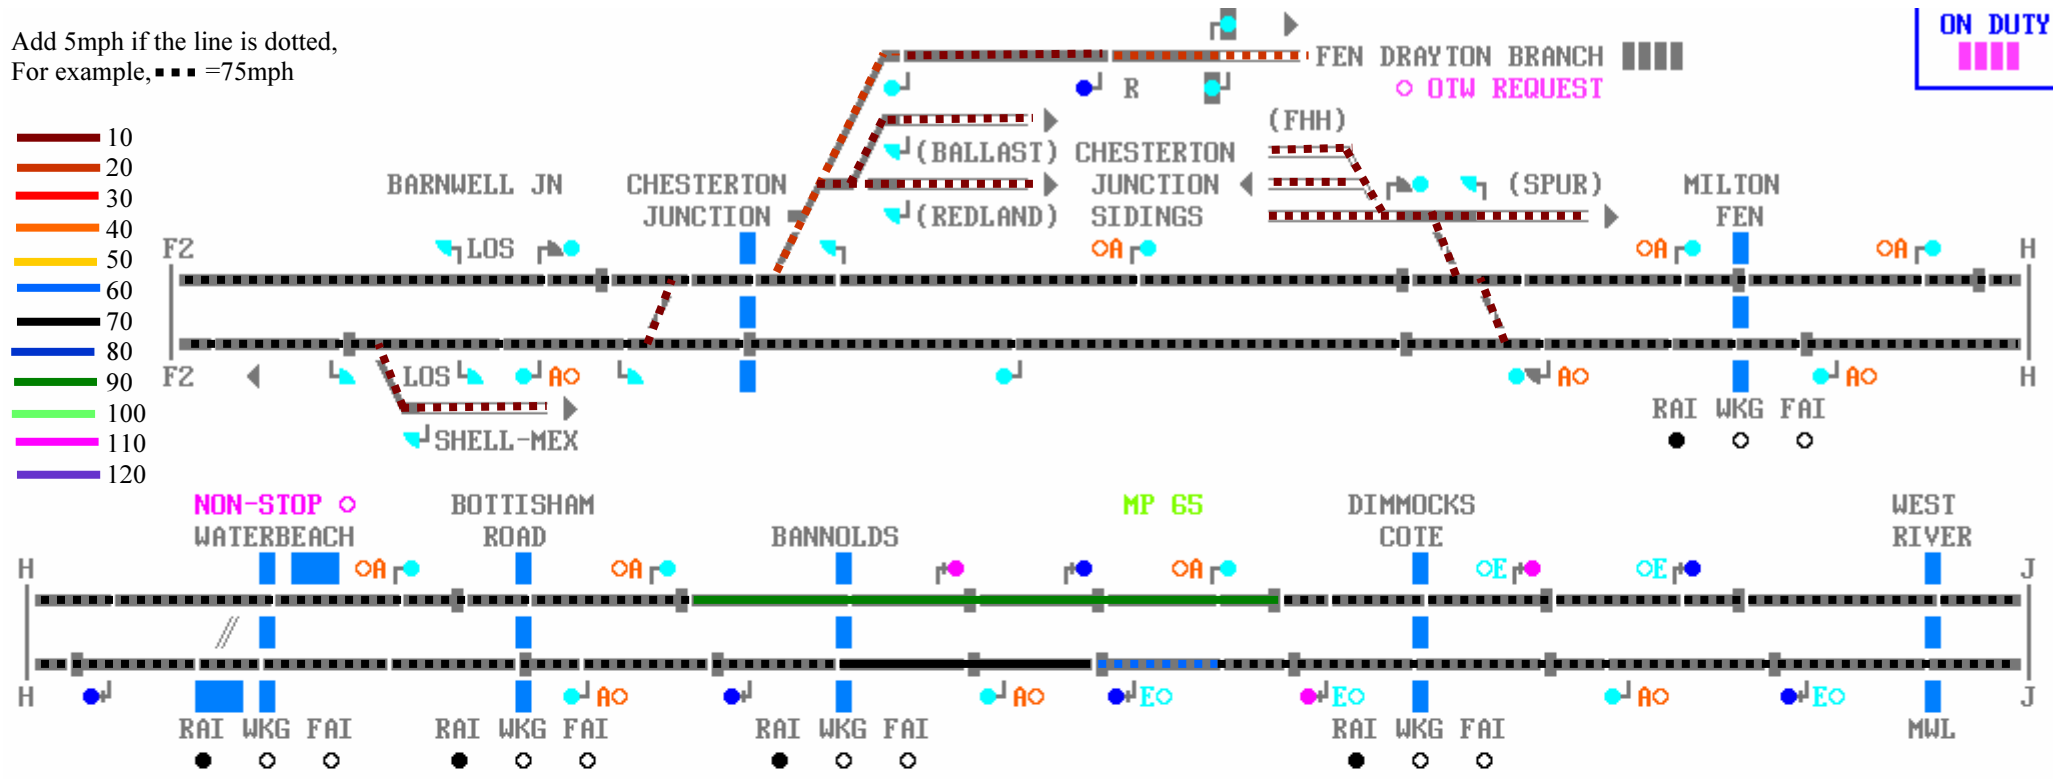

ON DUTY
||||

- 10
- 20
- 30
- 40
- 50
- 60
- 80
- 90
- 100
- 110
- 120

Add 5mph if the line is dotted,
For example, = 75mph

Add 5mph if the line is dotted,
 For example, ■■■ = 75mph

ON DUTY
 ■■■■

- 10
- 20
- 30
- 40
- 50
- 60
- 70
- 80
- 90
- 100
- 110
- 120

ON DUTY

- 10
- 20
- 30
- 40
- 50
- 60
- 70
- 80
- 90
- 100
- 110
- 120

Add 5mph if the line is dotted,
 For example, =75mph

MANEA TO PETERBOROUGH

SIMPLIFIED VIEW

ON DUTY
■■■■