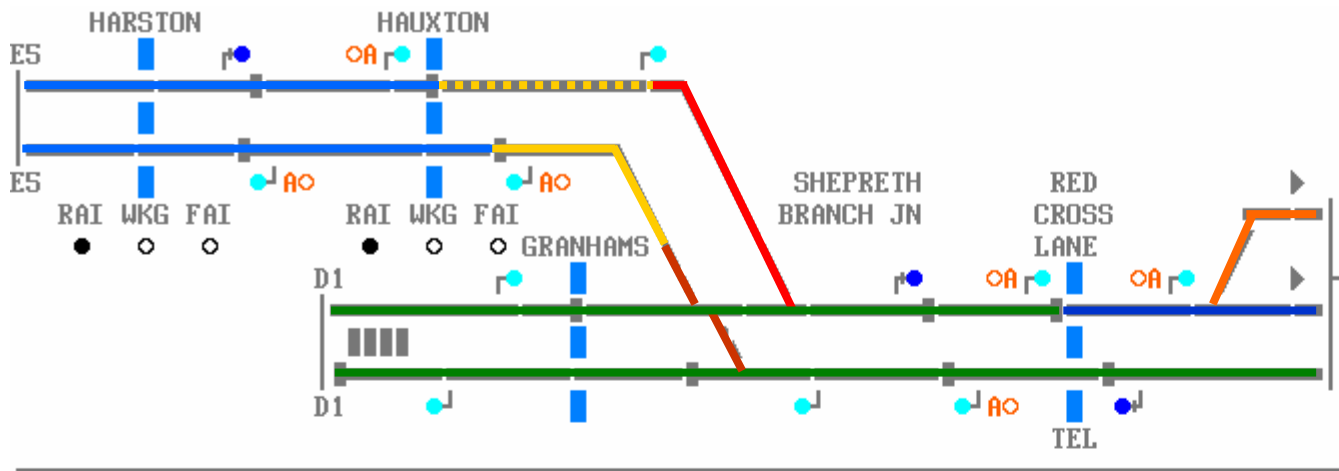

ON DUTY
||||

- 10
- 20
- 30
- 40
- 50
- 60
- 80
- 90
- 100
- 110
- 120

Add 5mph if the line is dotted,
For example, = 75mph

Add 5mph if the line is dotted,
 For example, ■■■ = 75mph

ON DUTY
 ■■■■

- 10
- 20
- 30
- 40
- 50
- 60
- 70
- 80
- 90
- 100
- 110
- 120

ON DUTY

- 10
- 20
- 30
- 40
- 50
- 60
- 70
- 80
- 90
- 100
- 110
- 120

Add 5mph if the line is dotted,
 For example, =75mph

MANEA TO PETERBOROUGH

SIMPLIFIED VIEW

ON DUTY
■■■■