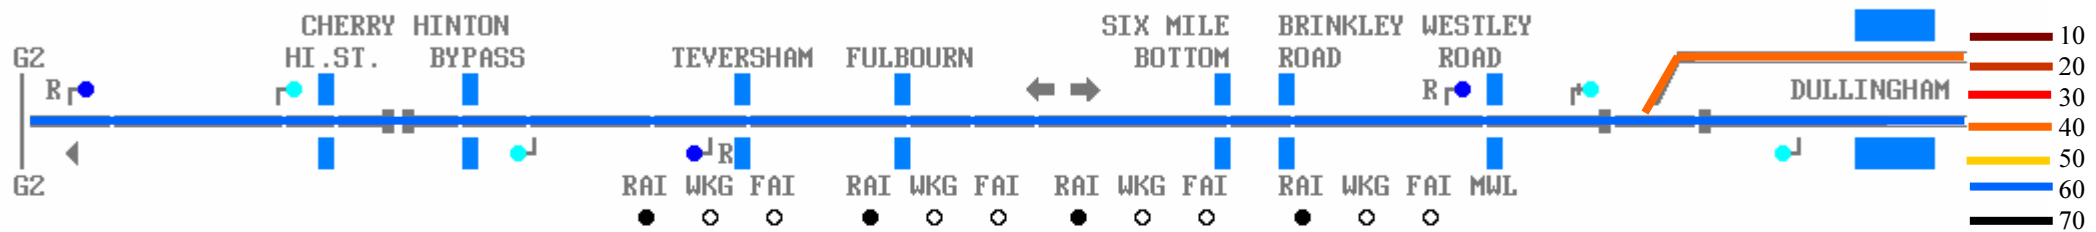

ON DUTY
||||

- 10
- 20
- 30
- 40
- 50
- 60
- 80
- 90
- 100
- 110
- 120

Add 5mph if the line is dotted,
For example, = 75mph

Add 5mph if the line is dotted,
 For example, ■■■ = 75mph

ON DUTY
 ■■■■

- 10
- 20
- 30
- 40
- 50
- 60
- 70
- 80
- 90
- 100
- 110
- 120

ON DUTY

- 10
- 20
- 30
- 40
- 50
- 60
- 70
- 80
- 90
- 100
- 110
- 120

Add 5mph if the line is dotted,
 For example, =75mph

MANEA TO PETERBOROUGH

SIMPLIFIED VIEW

ON DUTY
■■■■