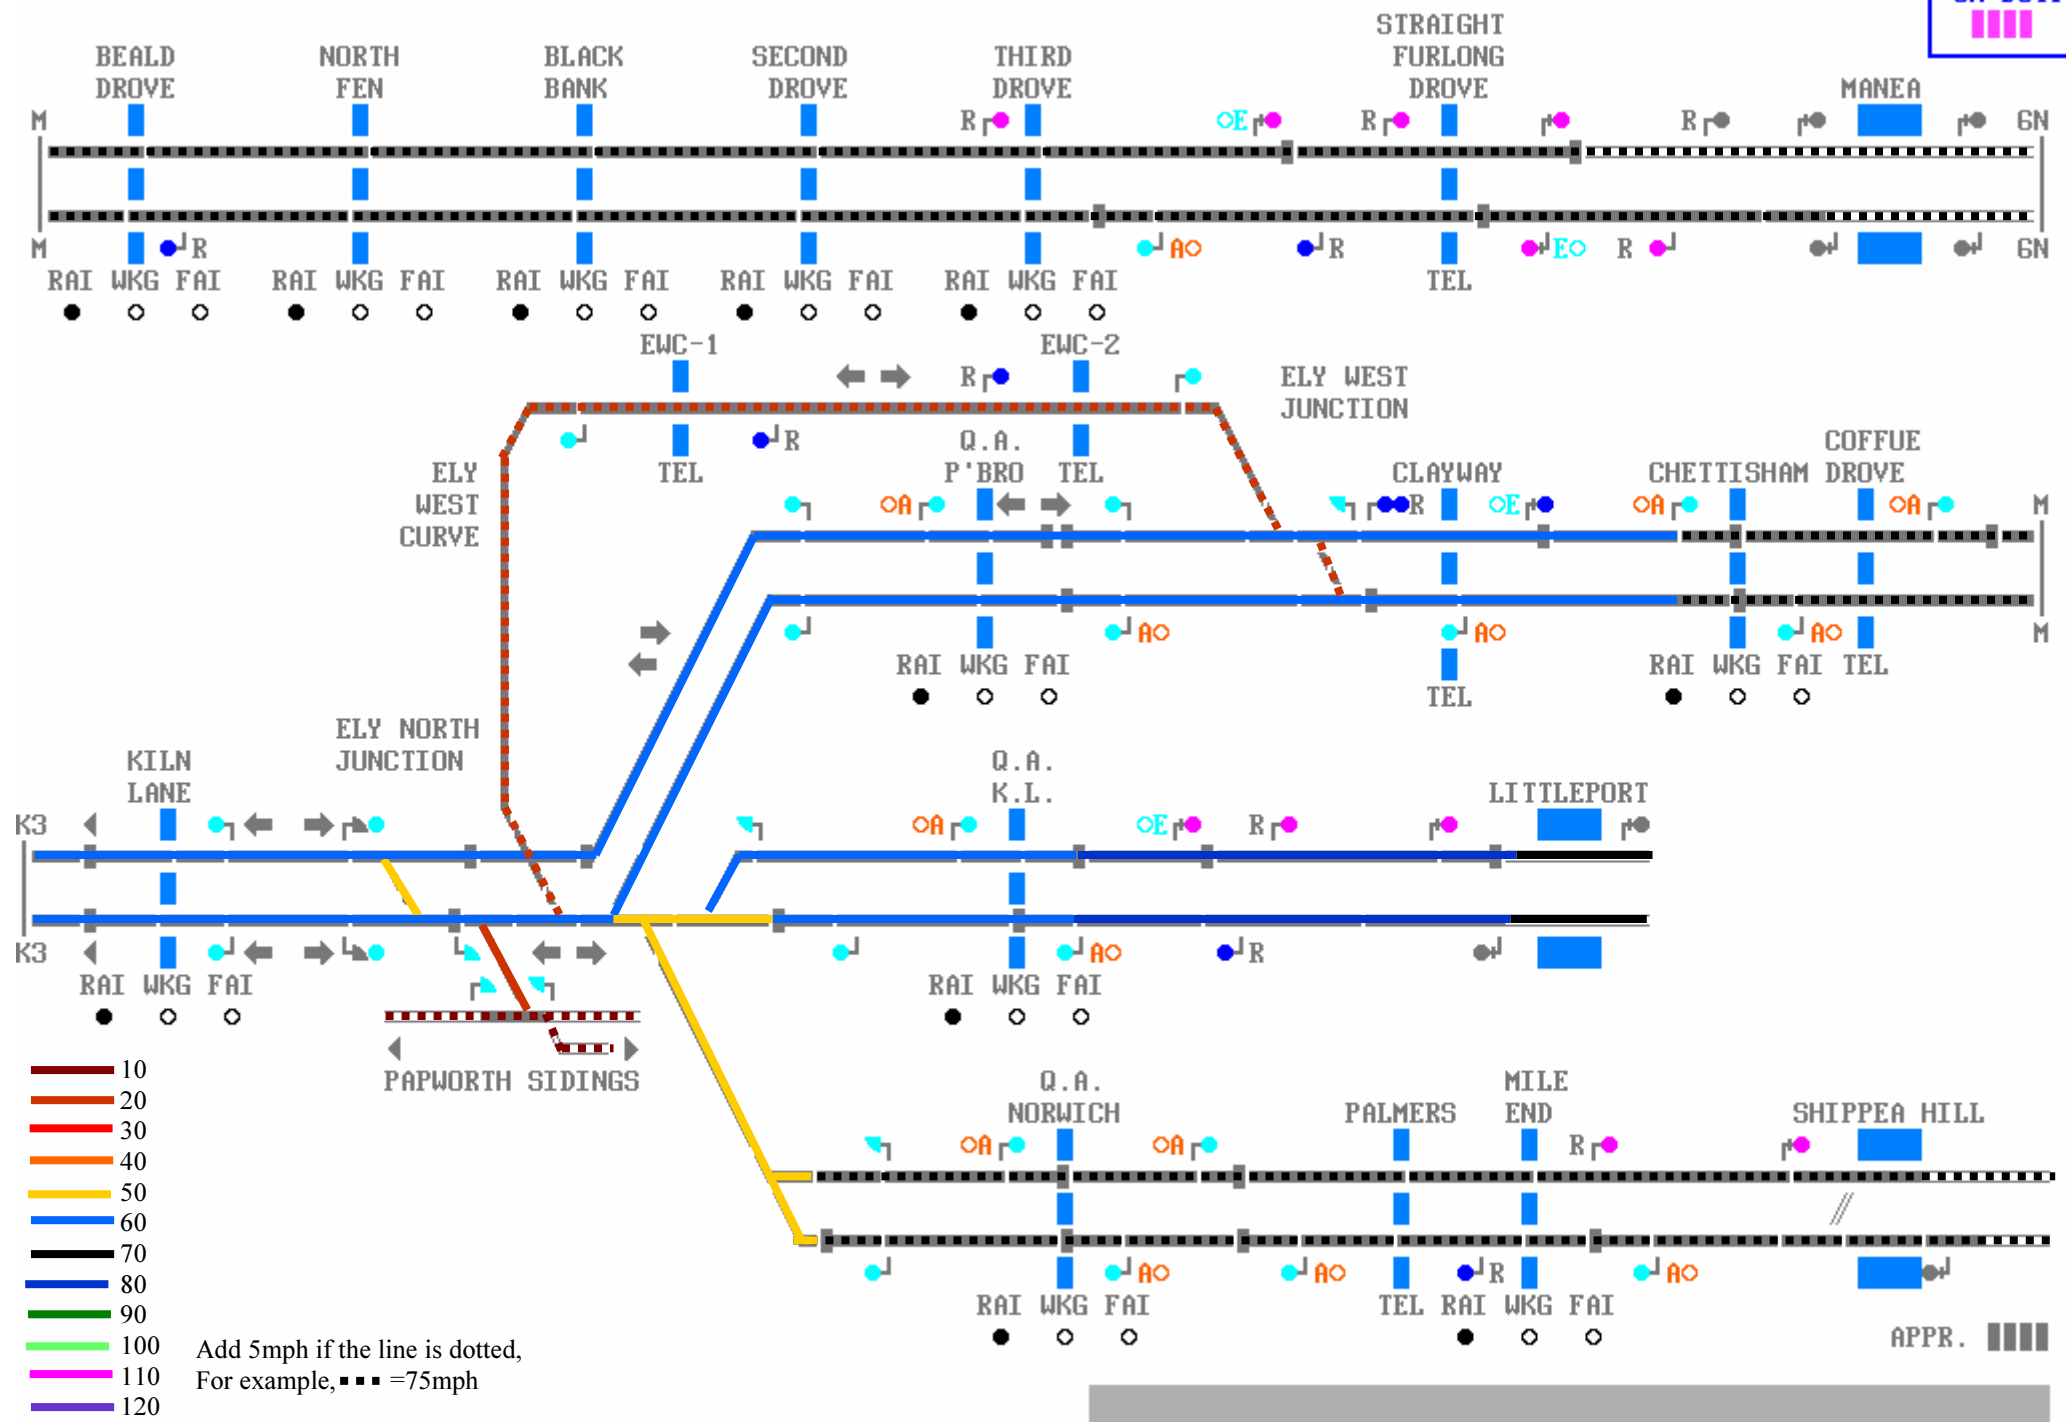

ON DUTY
||||

- 10
- 20
- 30
- 40
- 50
- 60
- 80
- 90
- 100
- 110
- 120

Add 5mph if the line is dotted,
For example, = 75mph

Add 5mph if the line is dotted,
 For example, ■■■ = 75mph

ON DUTY
 ■■■■

- 10
- 20
- 30
- 40
- 50
- 60
- 70
- 80
- 90
- 100
- 110
- 120

ON DUTY

- 10
- 20
- 30
- 40
- 50
- 60
- 70
- 80
- 90
- 100
- 110
- 120

Add 5mph if the line is dotted,
 For example, =75mph

MANEA TO PETERBOROUGH

SIMPLIFIED VIEW

ON DUTY
■■■■