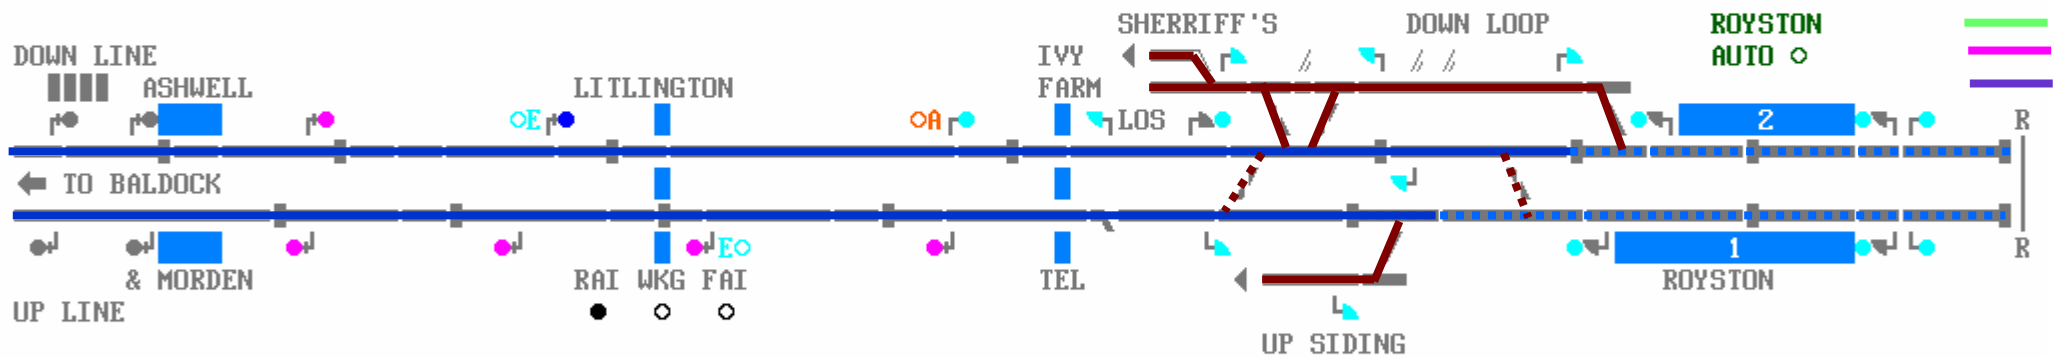

ON DUTY
||||

- 10
- 20
- 30
- 40
- 50
- 60
- 80
- 90
- 100
- 110
- 120

Add 5mph if the line is dotted,
For example, = 75mph

Add 5mph if the line is dotted,
 For example, ■■■ = 75mph

ON DUTY
 ■■■■

- 10
- 20
- 30
- 40
- 50
- 60
- 70
- 80
- 90
- 100
- 110
- 120

ON DUTY

- 10
- 20
- 30
- 40
- 50
- 60
- 70
- 80
- 90
- 100
- 110
- 120

Add 5mph if the line is dotted,
 For example, =75mph

MANEA TO PETERBOROUGH

SIMPLIFIED VIEW

ON DUTY
■■■■