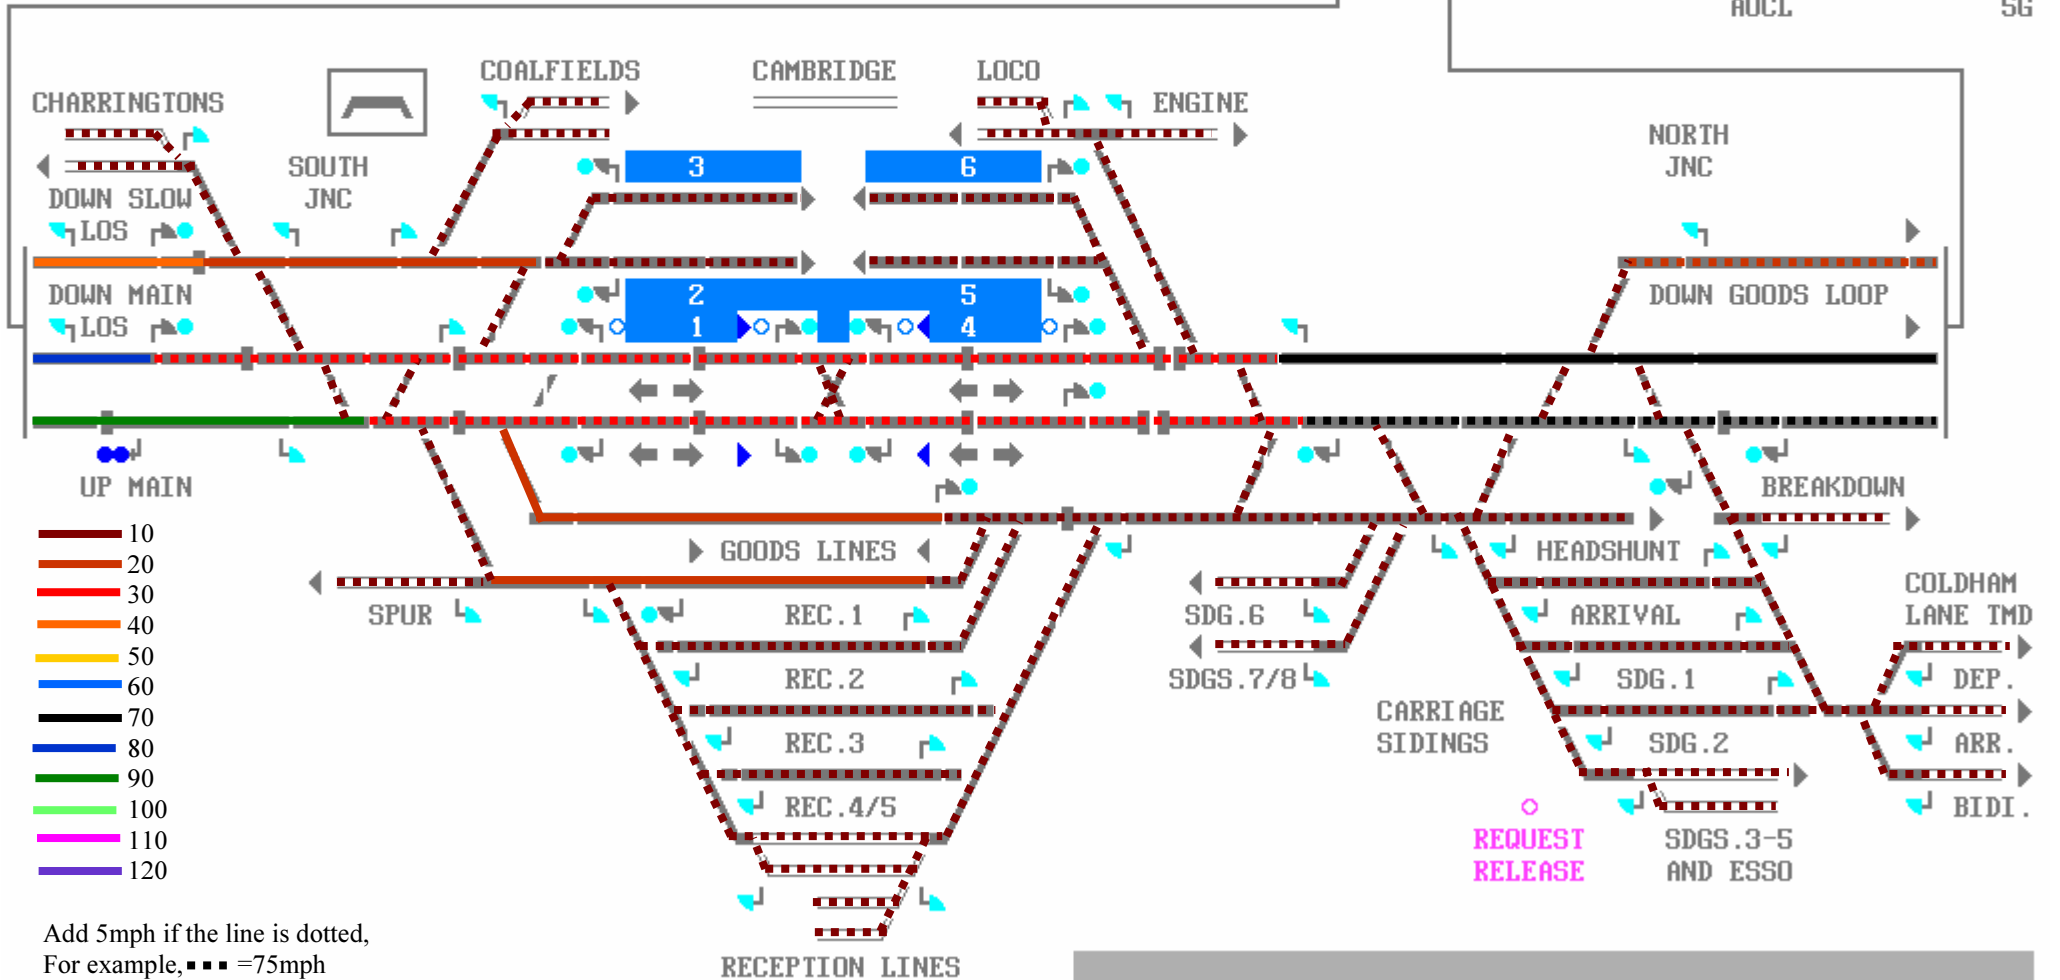

ON DUTY
||||

- 10
- 20
- 30
- 40
- 50
- 60
- 80
- 90
- 100
- 110
- 120

Add 5mph if the line is dotted,
For example, = 75mph

Add 5mph if the line is dotted,
 For example, ■■■ = 75mph

ON DUTY
 ■■■■

- 10
- 20
- 30
- 40
- 50
- 60
- 70
- 80
- 90
- 100
- 110
- 120

ON DUTY

- 10
- 20
- 30
- 40
- 50
- 60
- 70
- 80
- 90
- 100
- 110
- 120

Add 5mph if the line is dotted,
 For example, =75mph

MANEA TO PETERBOROUGH

SIMPLIFIED VIEW

ON DUTY
■■■■