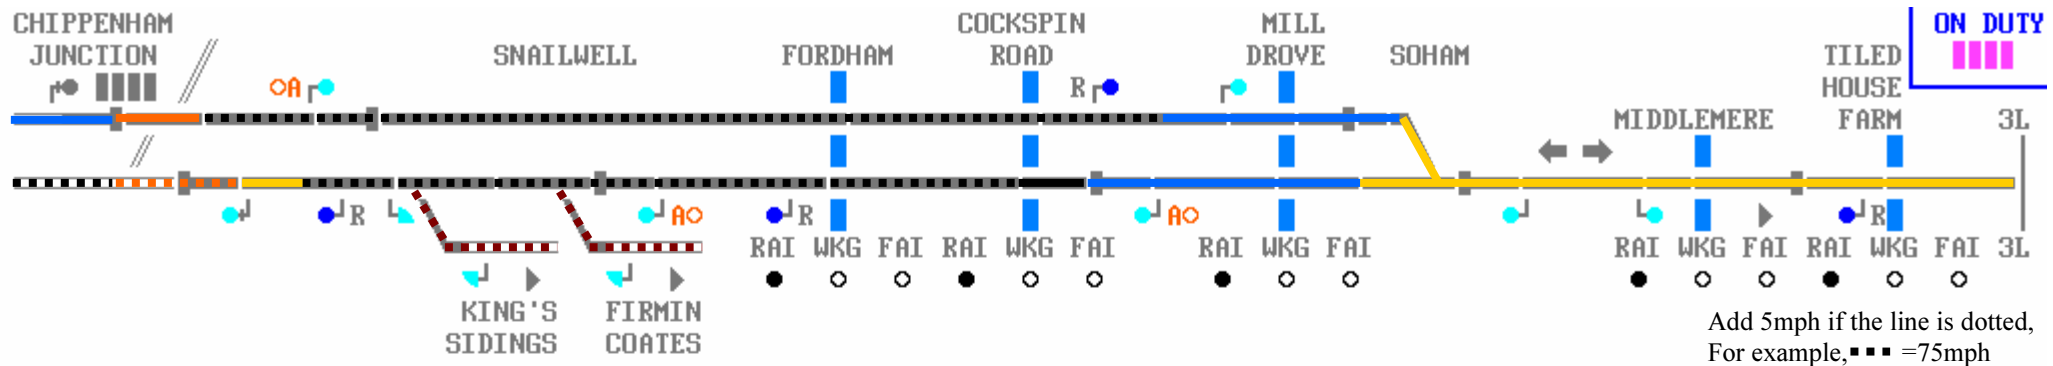

ON DUTY
||||

- 10
- 20
- 30
- 40
- 50
- 60
- 80
- 90
- 100
- 110
- 120

Add 5mph if the line is dotted,
For example, = 75mph

Add 5mph if the line is dotted,
 For example, ■■■ = 75mph

ON DUTY
 ■■■■

- 10
- 20
- 30
- 40
- 50
- 60
- 70
- 80
- 90
- 100
- 110
- 120

ON DUTY

- 10
- 20
- 30
- 40
- 50
- 60
- 70
- 80
- 90
- 100
- 110
- 120

Add 5mph if the line is dotted,
 For example, =75mph

MANEA TO PETERBOROUGH

SIMPLIFIED VIEW

ON DUTY
■■■■