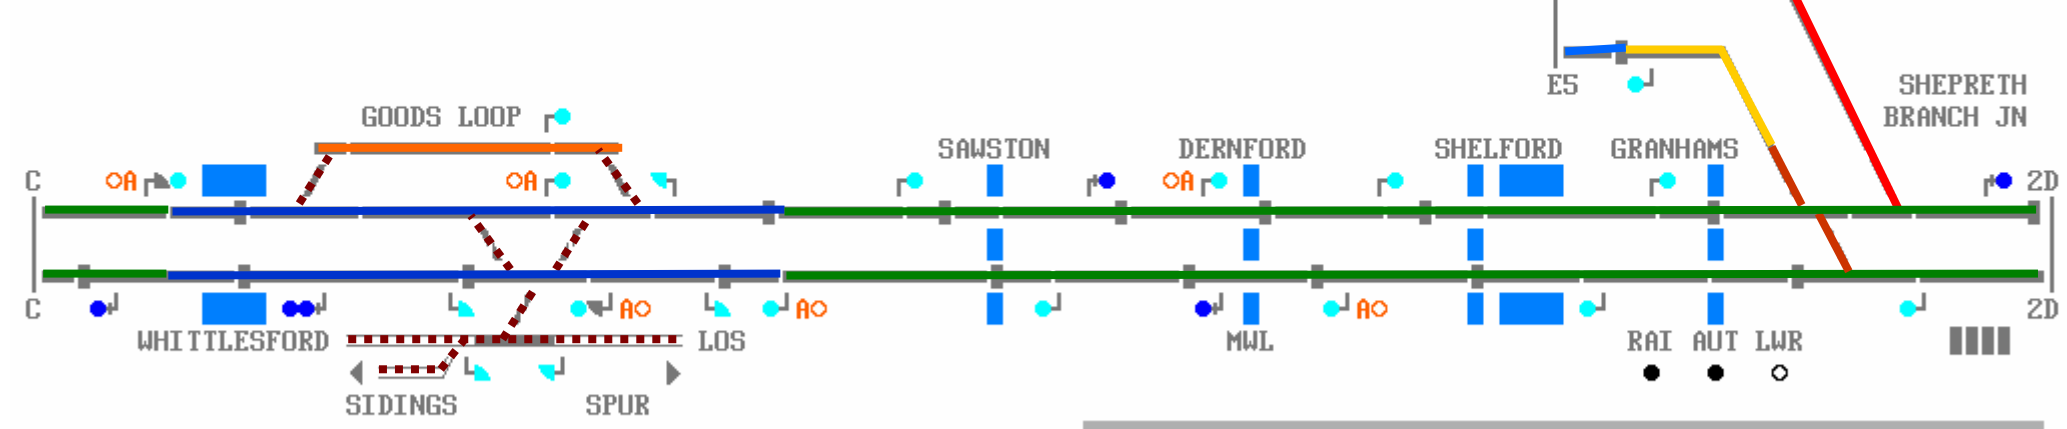

ON DUTY
||||

- 10
- 20
- 30
- 40
- 50
- 60
- 80
- 90
- 100
- 110
- 120

Add 5mph if the line is dotted,
For example, = 75mph

Add 5mph if the line is dotted,
 For example, ■■■ = 75mph

ON DUTY
 ■■■■

- 10
- 20
- 30
- 40
- 50
- 60
- 70
- 80
- 90
- 100
- 110
- 120

ON DUTY

- 10
- 20
- 30
- 40
- 50
- 60
- 70
- 80
- 90
- 100
- 110
- 120

Add 5mph if the line is dotted,
 For example, =75mph

MANEA TO PETERBOROUGH

SIMPLIFIED VIEW

ON DUTY
■■■■