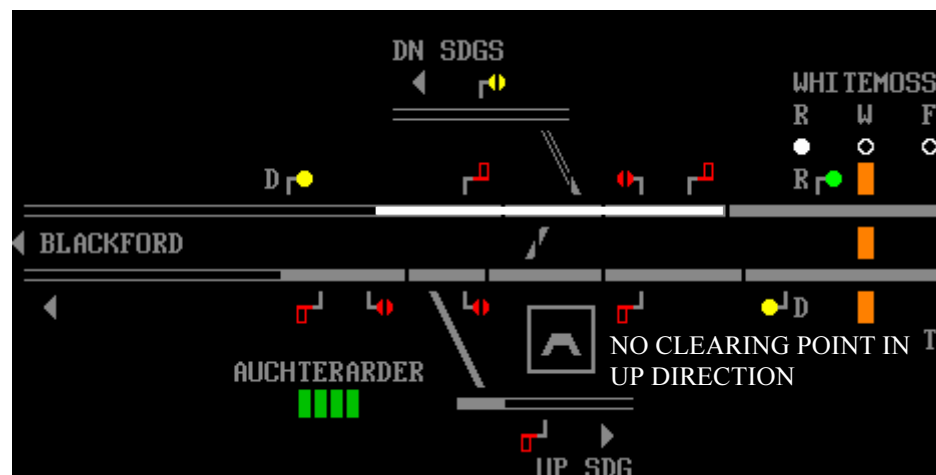

North East Scotland Clearing Points

Greenloading and Blackford

Auchterarder

Hilton Junction

Barnhill

Errol

Longforgan

Cupar

Leuchars

Tay Bridge South

Stanley Junction

Carnoustie

Abroath

Inverkeilor

Usan

Montrose

Craigo

Craigo

Carmont

Stonehaven

Newtonhill