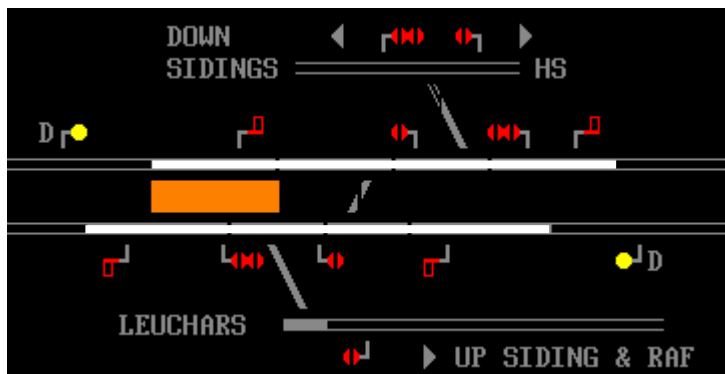

North East Scotland Clearing Points

Greenloading and Blackford

Auchterarder

Hilton Junction

Barnhill

Errol

Longforgan

Cupar

Leuchars

Tay Bridge South

Stanley Junction

Carnoustie

Abroath

Inverkeilor

Usan

Montrose