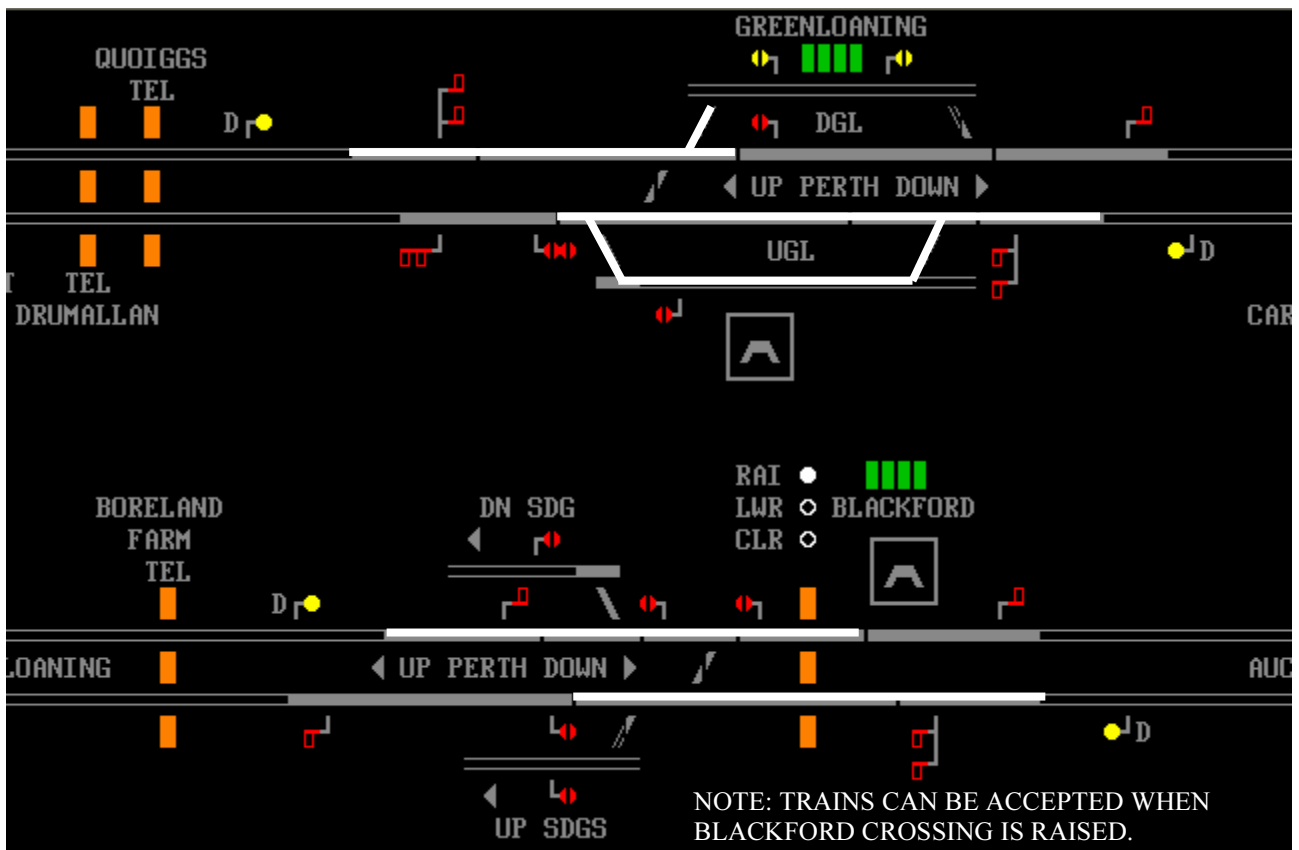

North East Scotland Clearing Points

Greenloading and Blackford

Auchterarder

Hilton Junction

Barnhill

Errol

Longforgan

Cupar

Leuchars

Tay Bridge South

Stanley Junction

Carnoustie

Abroath

Inverkeilor

Usan

Montrose

Craigo

Craigo

Carmont

Stonehaven

Newtonhill