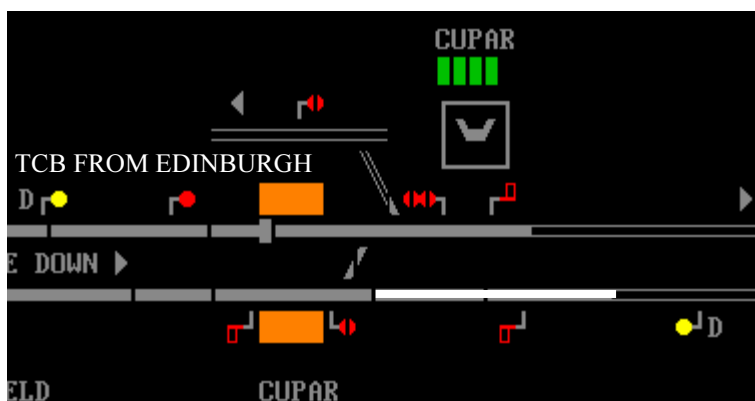

North East Scotland Clearing Points

Greenloading and Blackford

Auchterarder

Hilton Junction

Barnhill

Errol

Longforgan

Cupar

Leuchars

Tay Bridge South

Stanley Junction

Carnoustie

Abroath

Inverkeilor

Usan

Montrose