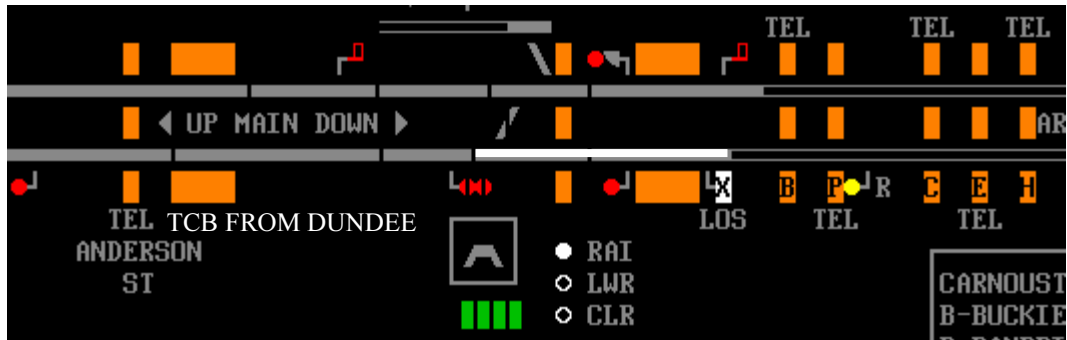

North East Scotland Clearing Points

Greenloading and Blackford

Auchterarder

Hilton Junction

Barnhill

Errol

Longforgan

Cupar

Leuchars

Tay Bridge South

Stanley Junction

Carnoustie

Abroath

Inverkeilor

Usan

Montrose