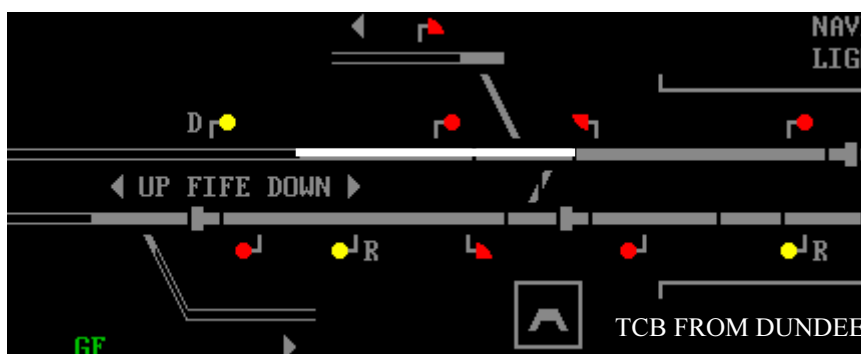

North East Scotland Clearing Points

Greenloading and Blackford

Auchterarder

Hilton Junction

Barnhill

Errol

Longforgan

Cupar

Leuchars

Tay Bridge South

Stanley Junction

Carnoustie

Abroath

Inverkeilor

Usan

Montrose