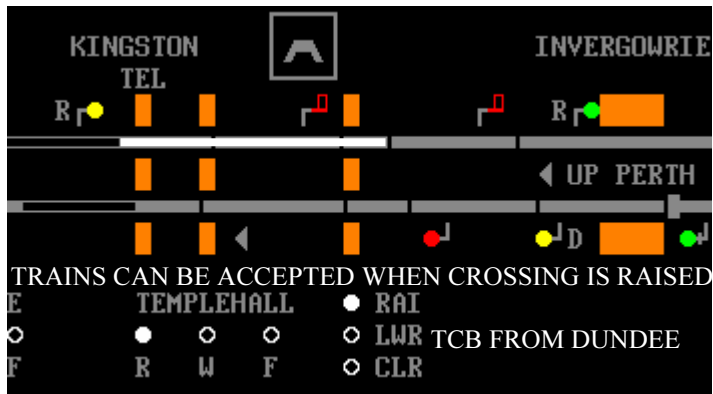

North East Scotland Clearing Points

Greenloading and Blackford

Auchterarder

Hilton Junction

Barnhill

Errol

Longforgan

Cupar

Leuchars

Tay Bridge South

Stanley Junction

Carnoustie

Abroath

Inverkeilor

Usan

Montrose