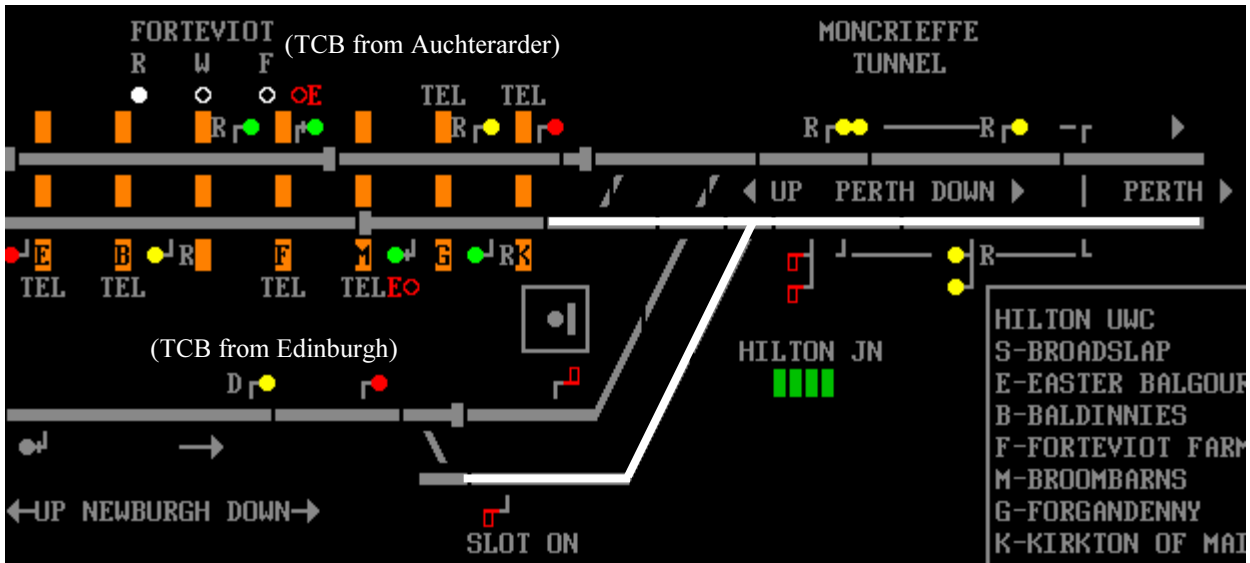

North East Scotland Clearing Points

Greenloading and Blackford

Auchterarder

Hilton Junction

Barnhill

Errol

Longforgan

Cupar

Leuchars

Tay Bridge South

Stanley Junction

Carnoustie

Abroath

Inverkeilor

Usan

Montrose

Craigo

Craigo

Carmont

Stonehaven

Newtonhill